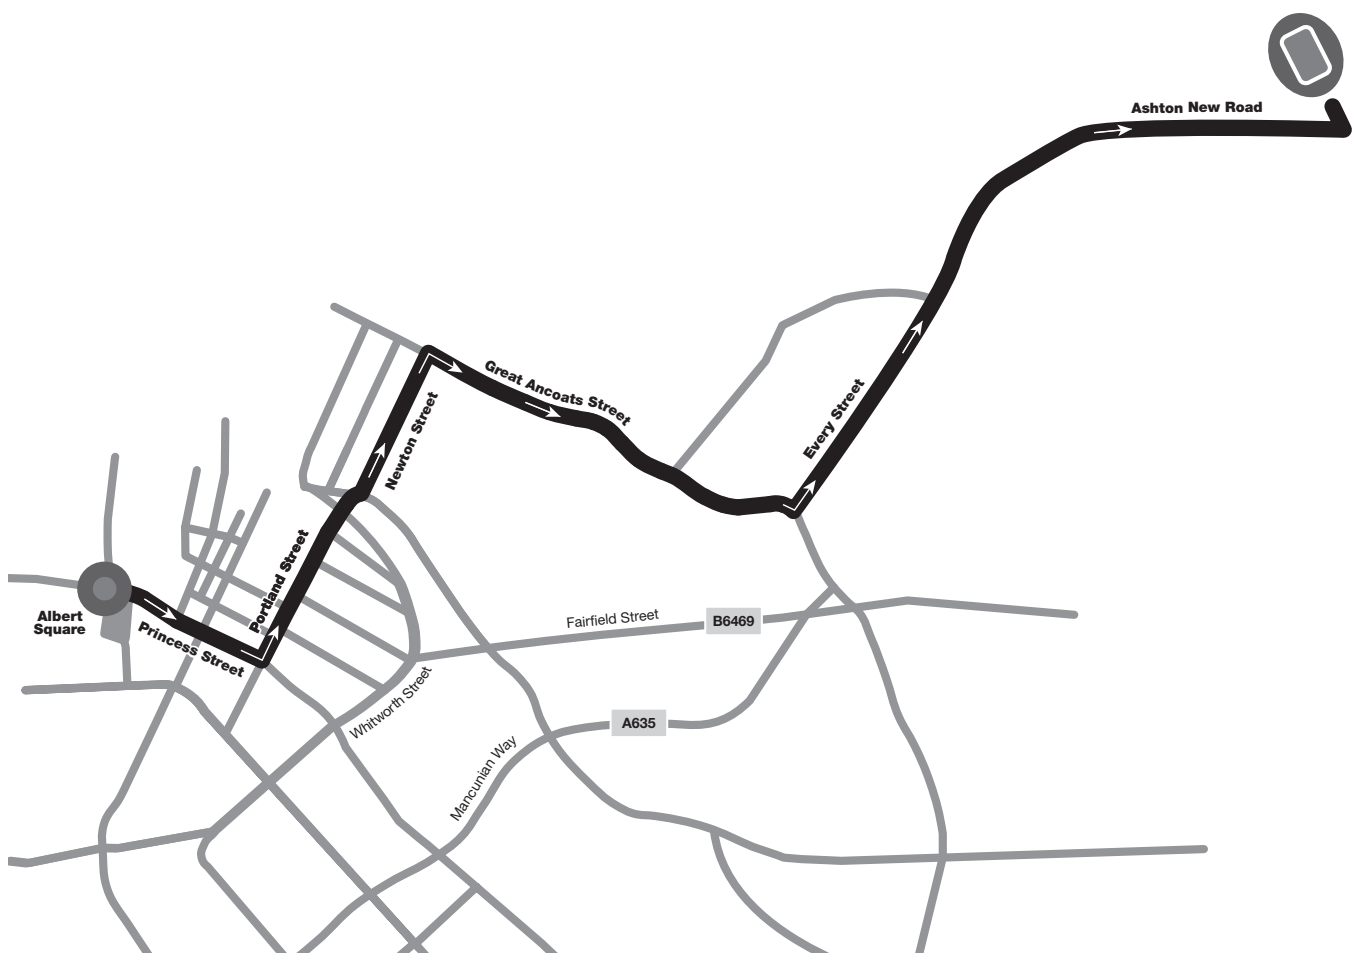

The parade will travel along the following route from 6pm:

Albert Square – Princess Street – Portland Street – Newton Street – Great Ancoats Street – Every Street – Ashton New Road.

The following roads will be closed at the times stated:

From 10am

Albert Square (from Cooper Street to Princess Street)

Anticipated parade time 6–6.15pm

From 2pm

Princess Street (from Albert Square to Portland Street)

Anticipated parade time 6.15–6.30pm

From 4pm

Portland Street (from Princess Street to Piccadilly)

Anticipated parade time 6.30–7pm

The following roads will be closed as required – depending on the amount of people along the route:

From 6pm

Newton Street (from Piccadilly to Great Ancoats Street)

Anticipated parade time 7–7.15pm

From 7pm

Great Ancoats Street (from Newton Street to Every Street)

Anticipated parade time 7.15–7.30pm

Every Street (from Great Ancoats Street to Ashton New Road)

Anticipated parade time 7.30–7.45pm