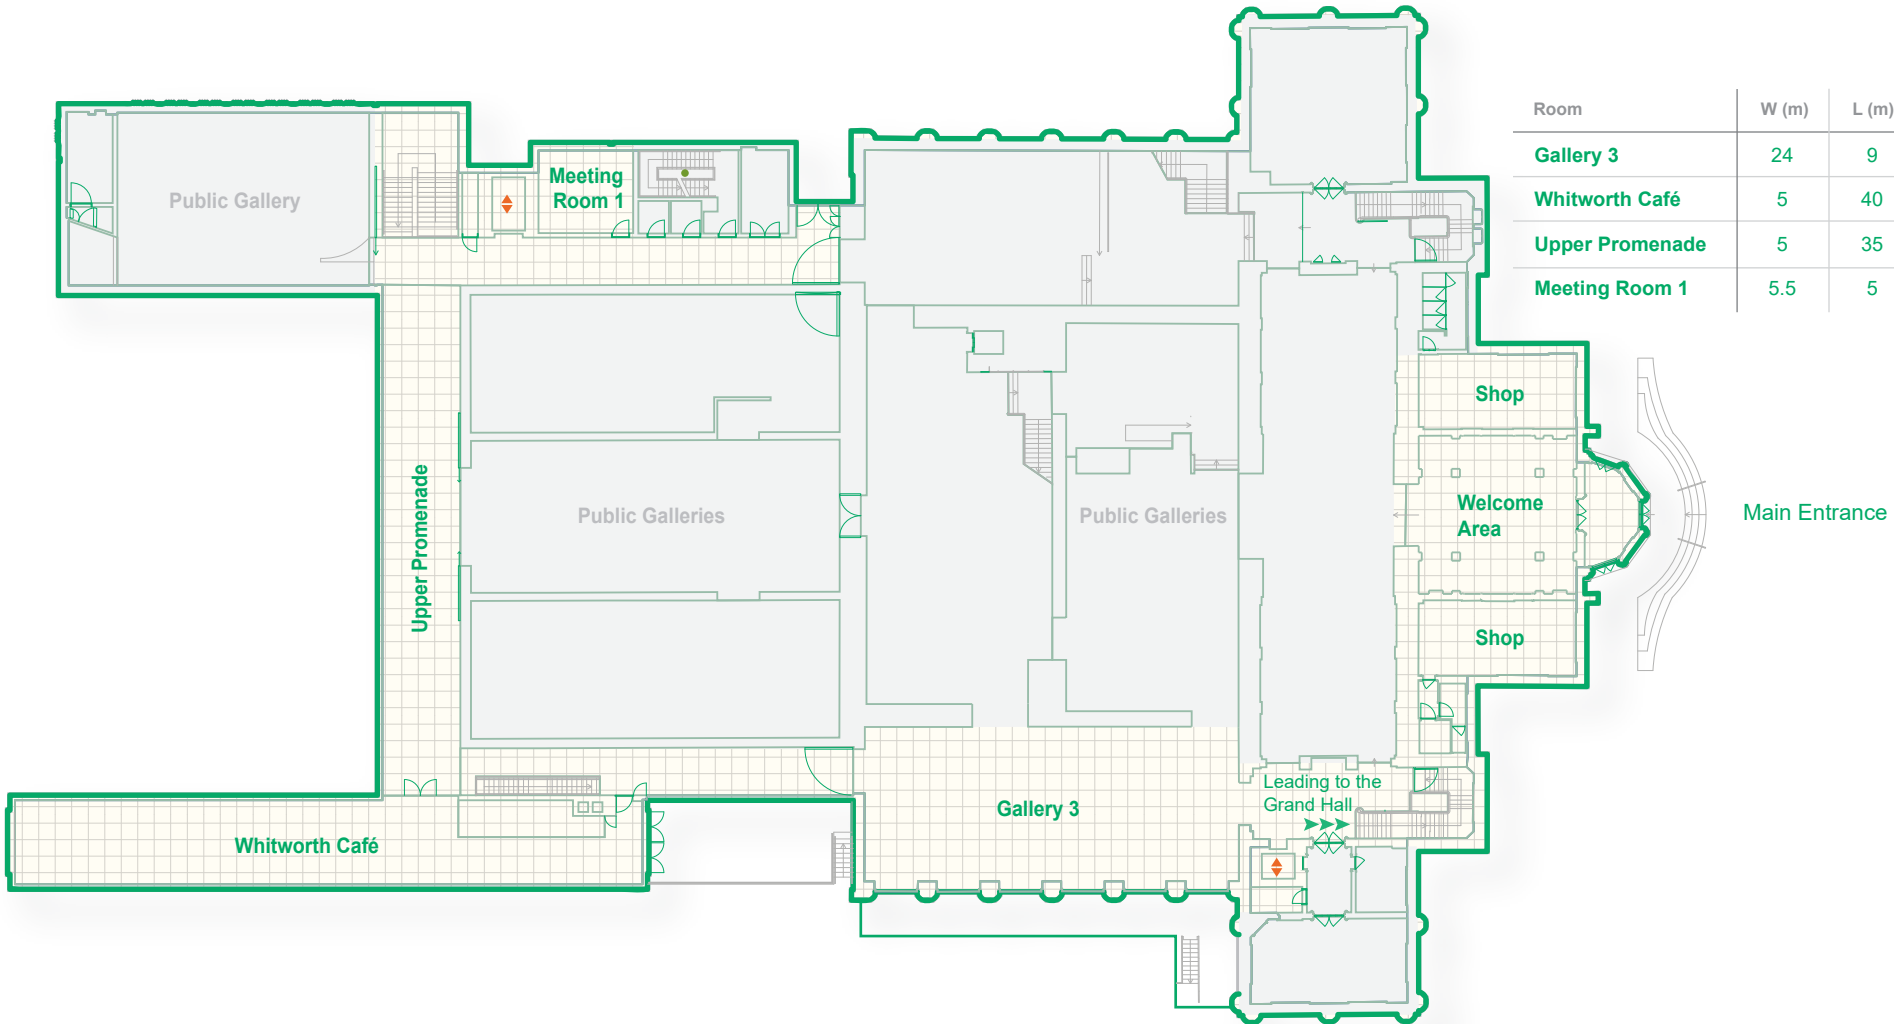

The Whitworth Art Gallery

Room	W (m)	L (m)	A (m ²)	Capacity
Gallery 3	24	9	216	200
Whitworth Café	5	40	200	96
Upper Promenade	5	35	175	200
Meeting Room 1	5.5	5	27.5	12