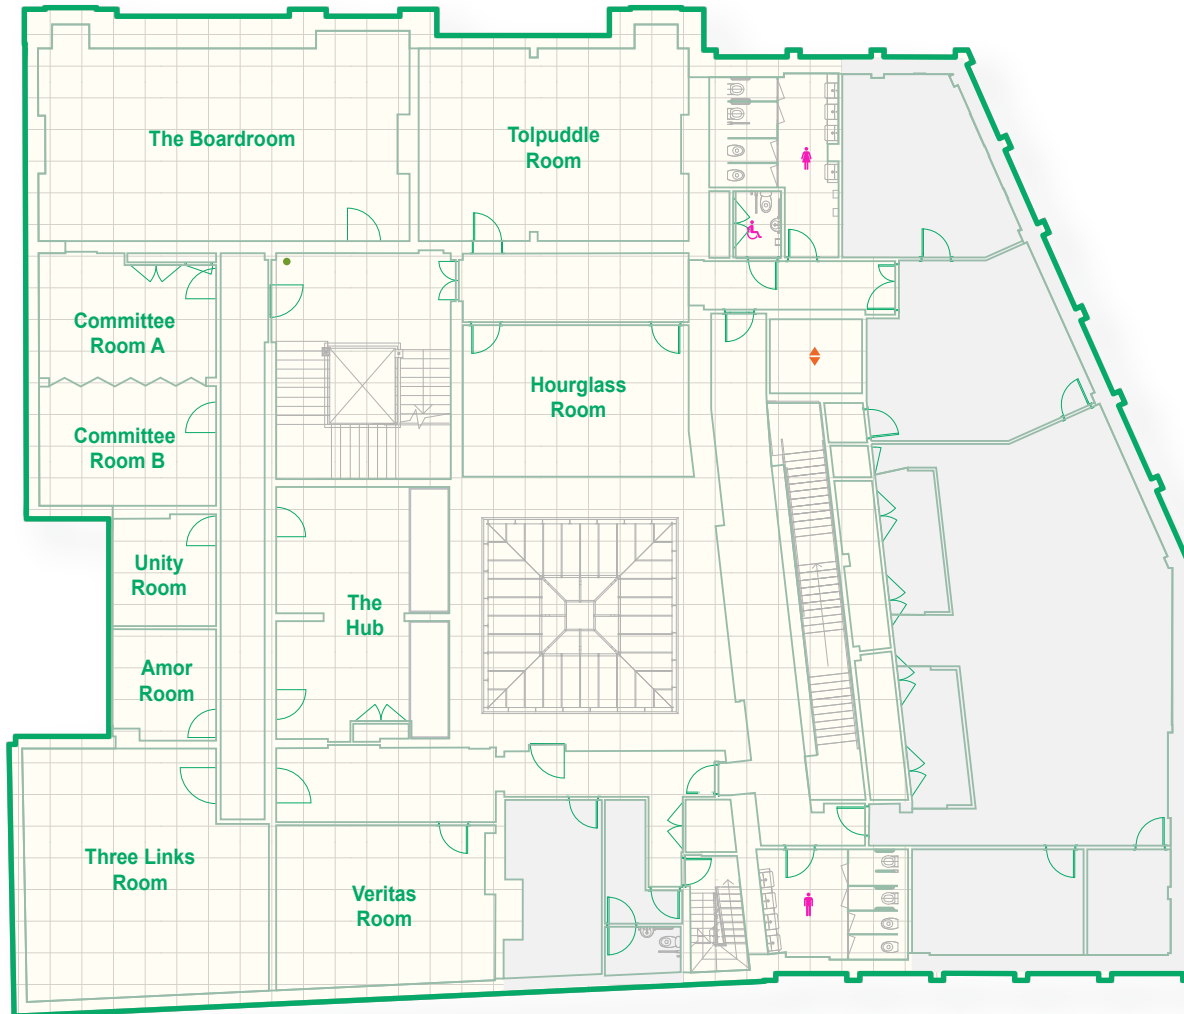

Oddfellows Hall

Room	W (m)	L (m)	A (m ²)	Capacity
The Boardroom	11.5	6.5	75	48
Committee Room A	5.5	4	22	12
Committee Room B	5.5	4	22	12
Unity Room	3.5	3.5	12	6
Amor Room	3.4	3.5	12	6
Three Links Room	7.5	7.5	56.25	50
Veritas Room	6.5	5	32	28
Hourglass Room	7	5	35	28
Tolpuddle Room	8.5	7	59.5	42