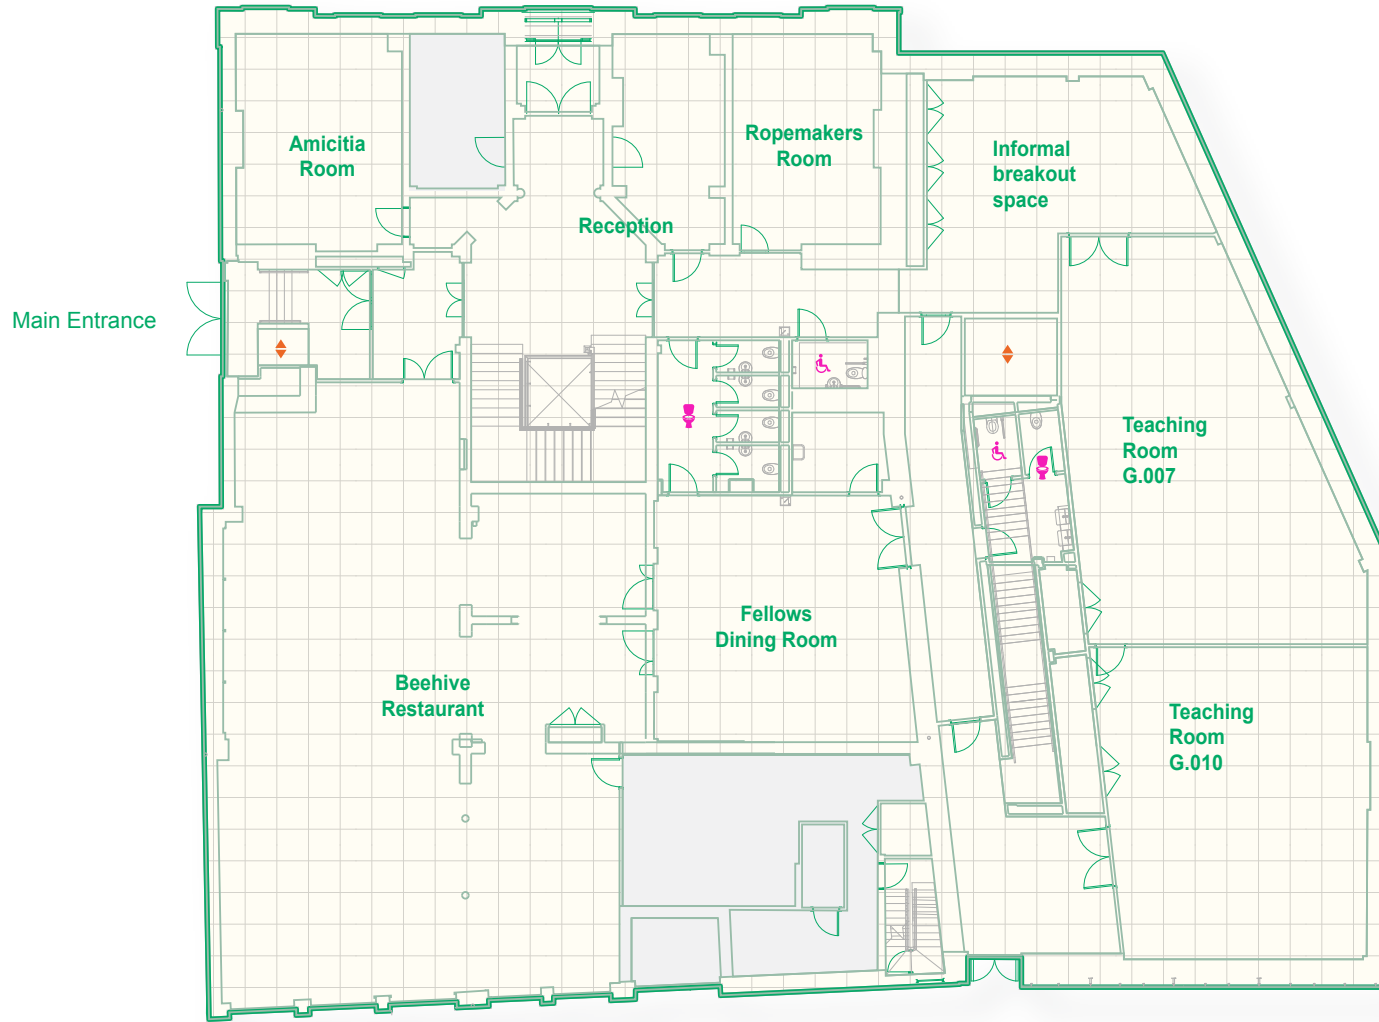

Oddfellows Hall

Room	W (m)	L (m)	A (m ²)	Capacity
Amicitia Room	5	7	35	10
Ropemakers Room	4.5	6.5	29	14
Teaching Room G.007	9	13	117	50
Teaching Room G.010	9	10	90	50
Fellows Dining Room	8	7.5	60	50
Beehive Restaurant	14	19.5	273	164