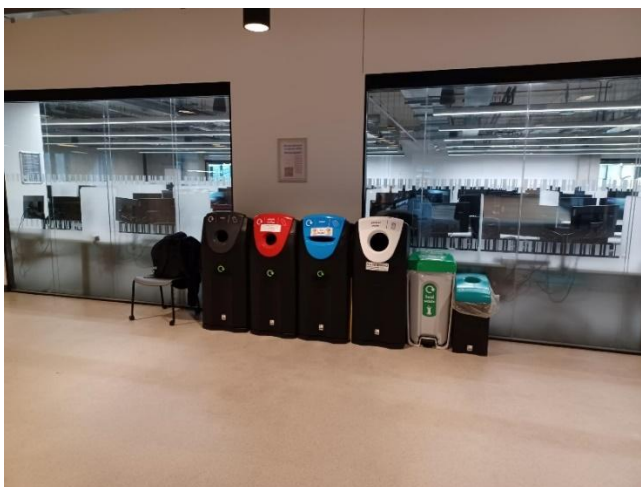

Food waste bin locations

- **AGLC (cosy campus area)**

- **Main Library (cosy campus area)**

- **Uni Place**

entrance/drum (cosy campus area)

Atrium first floor

- **MECD**

Adj. Collaborate café

Connect café

Adj. north/Grosvenor Street entrance

- **Arthur Lewis** (cosy Campus area)

- **Simon Building** (Benugo café)

- **Stopford**

Reception/food outlet

First floor common area

- **AMBS**