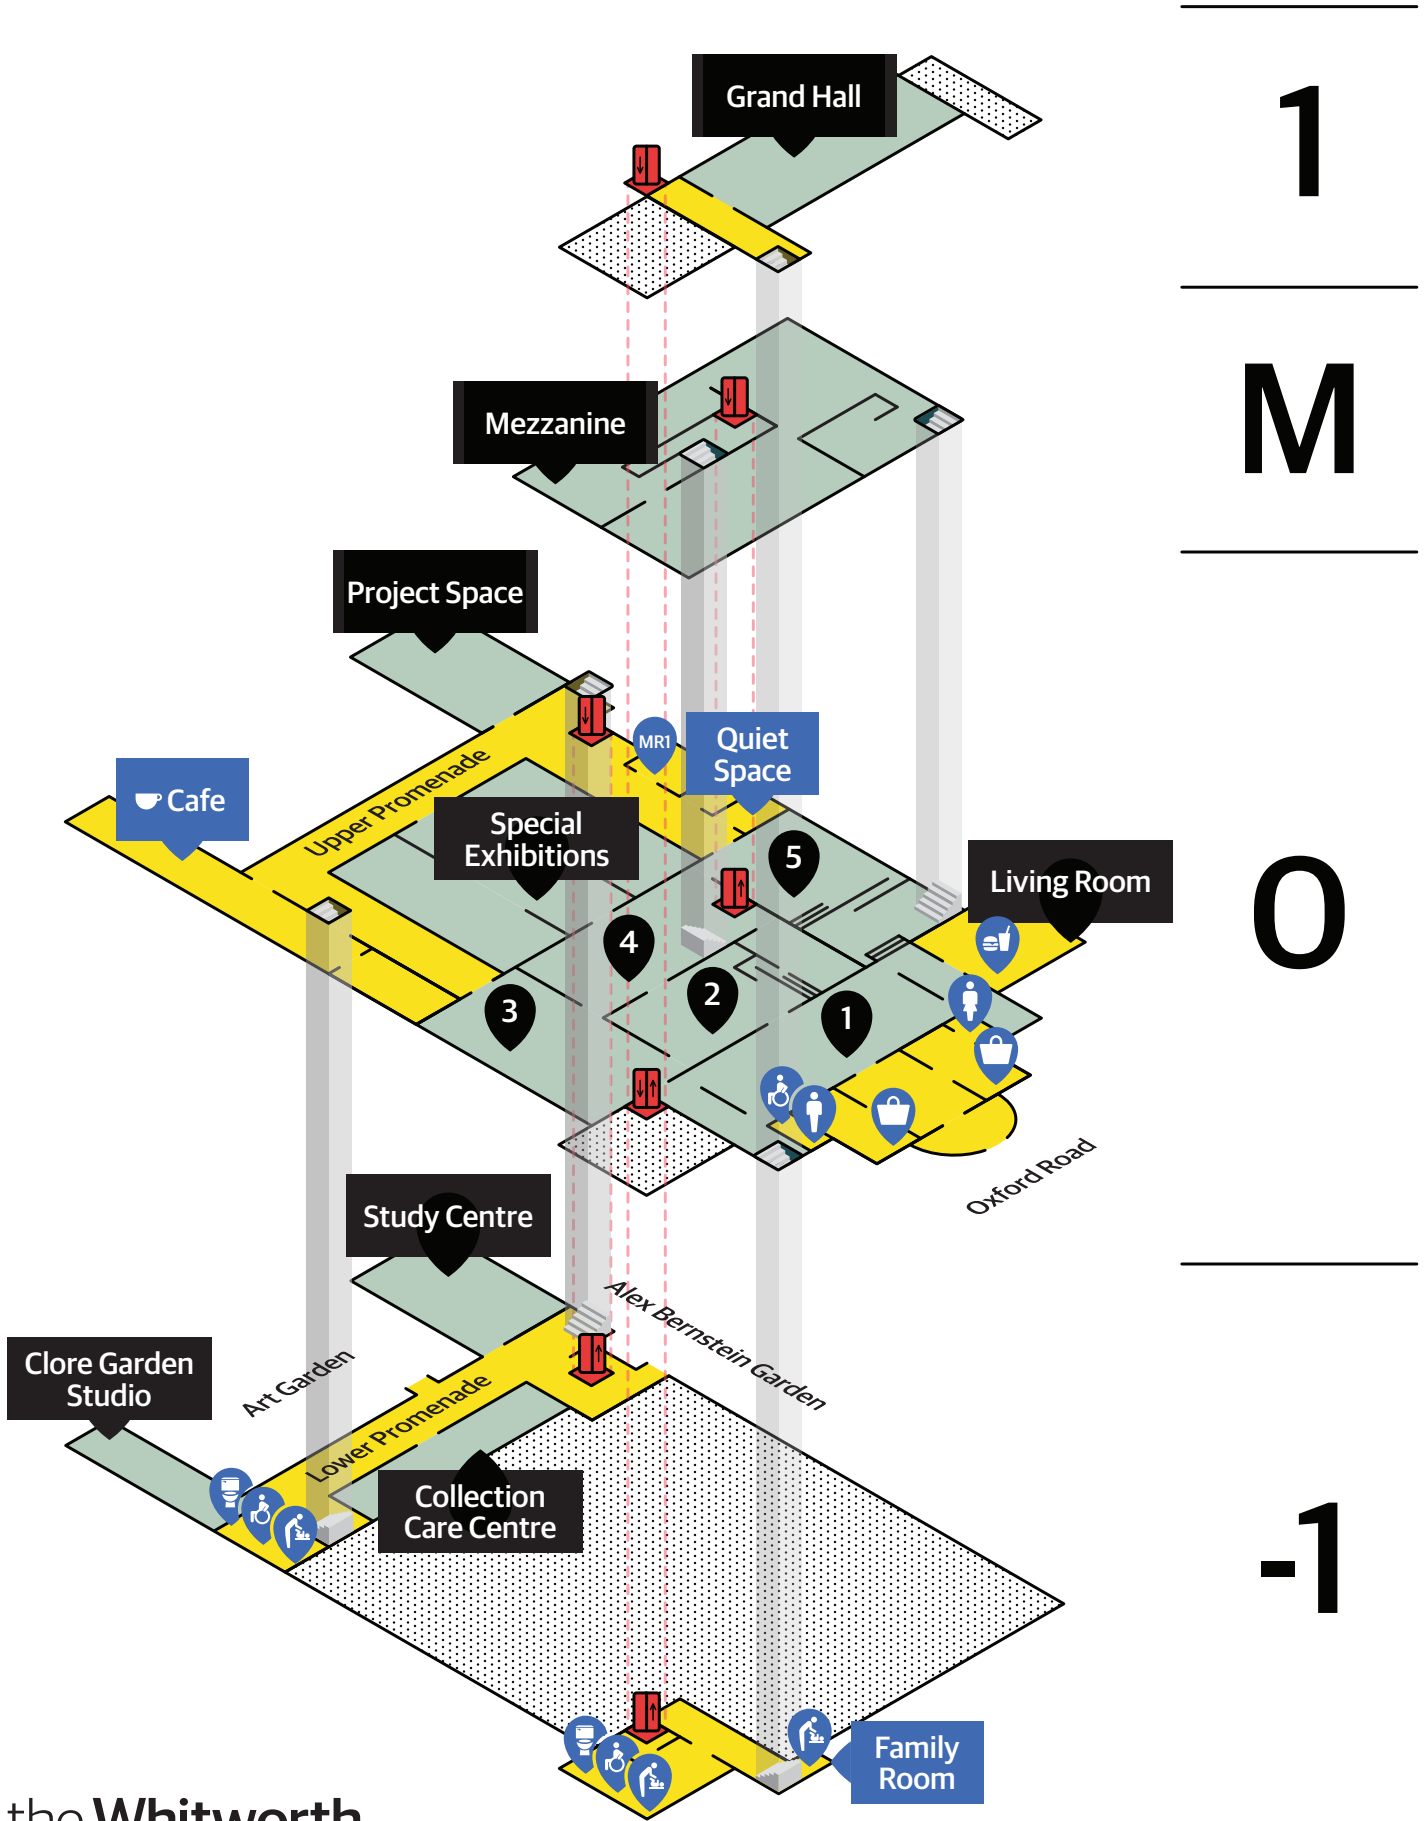

Gallery Map

What's On

1 | First Level

Grand Hall

Special event space

M | Mezzanine Level

Mezzanine

Everyday Art School

The 'Death' of the Life Room

5

Shirley Craven

Living Room

A drop-in shared space, to eat, study and meet

Special Exhibitions

Barbara Walker: Being Here

Project Space

Key

Lifts

Picnic area

Shop

Meeting Room One

Baby changing

Male toilet

Female toilet

Accessible toilet

Gender neutral toilet

Quiet Space

Speak to staff for access

Cafe

Food and drinks with park views

Family Room

Baby changing and accessible toilet