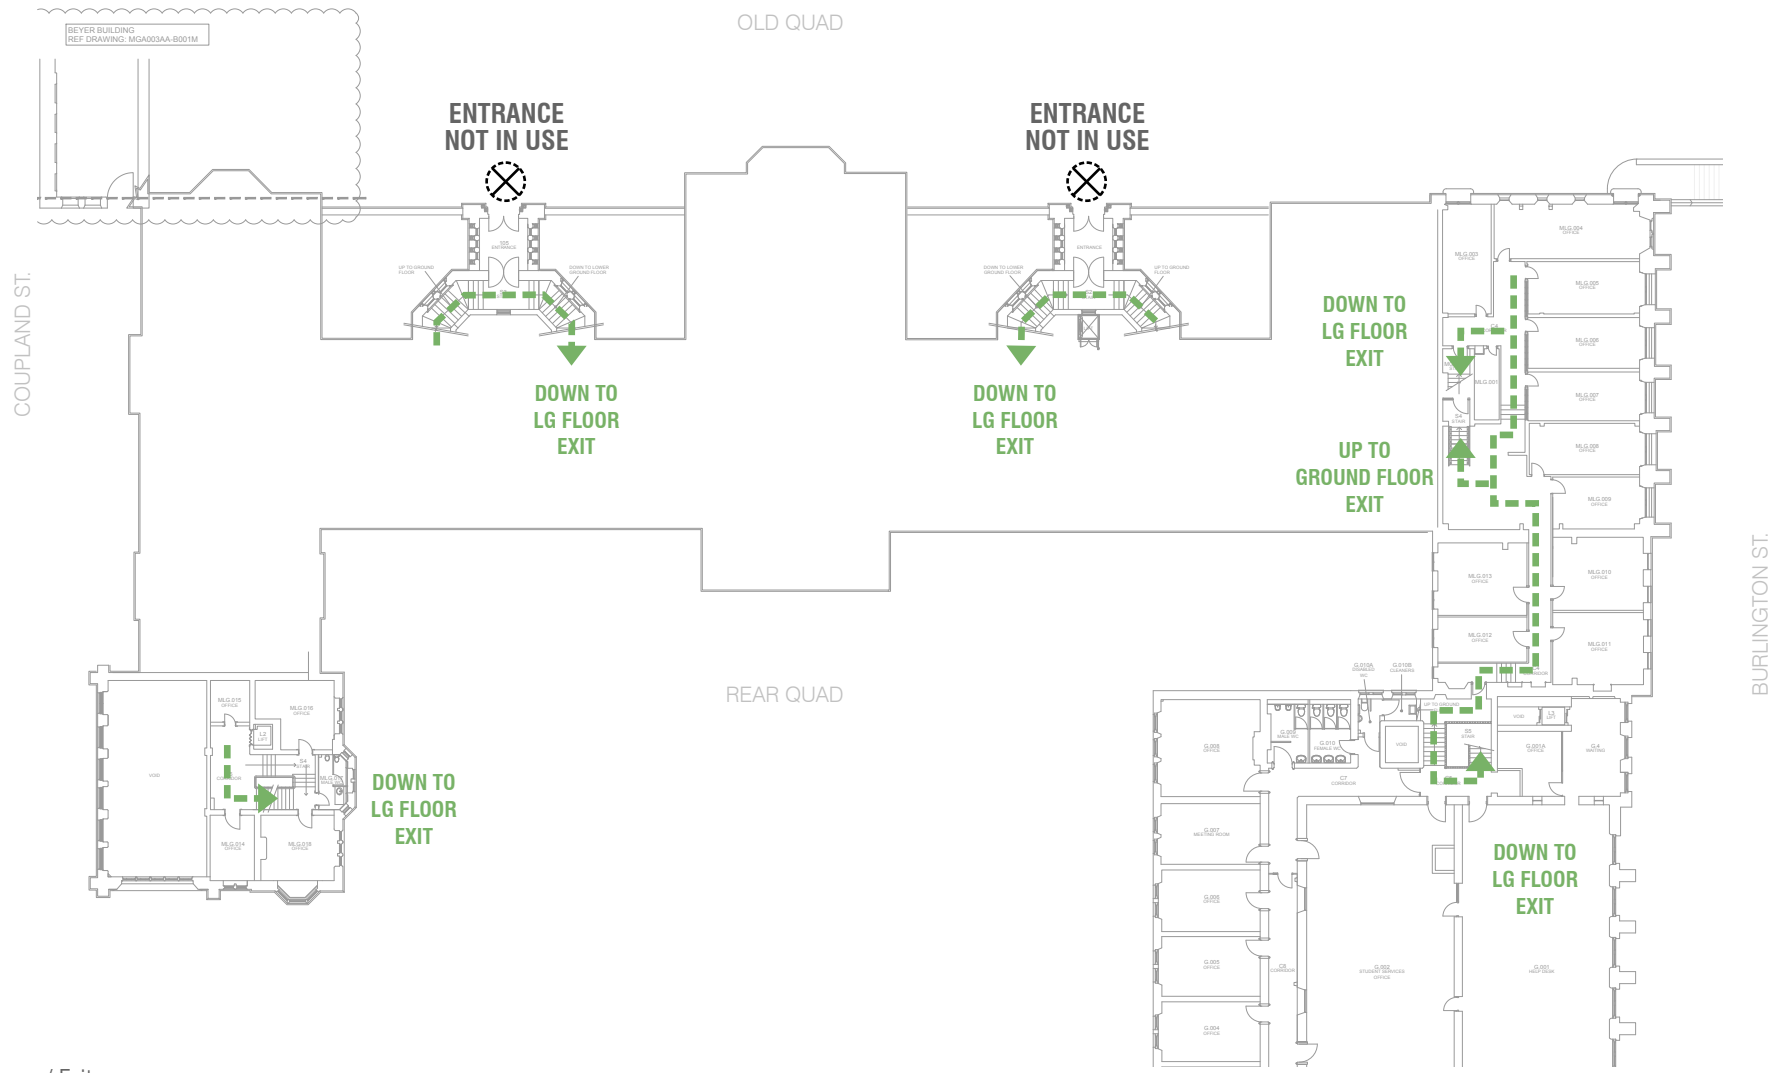

Phase 3 - Building Access and Escape

John Owens Building - Lower Ground Floor Mezzanine Level

KEY

- Entrance / Exit
- ➡ Escape route

Phase 3 - Building Access and Escape

John Owens Building - Ground Floor Level

Phase 3 - Building Access and Escape

John Owens Building - First Floor Level

KEY

- Entrance / Exit
- - > Escape route

Phase 3 - Building Access and Escape

John Owens Building - First Floor Mezzanine Level

KEY

- Entrance / Exit
- ➡ Escape route