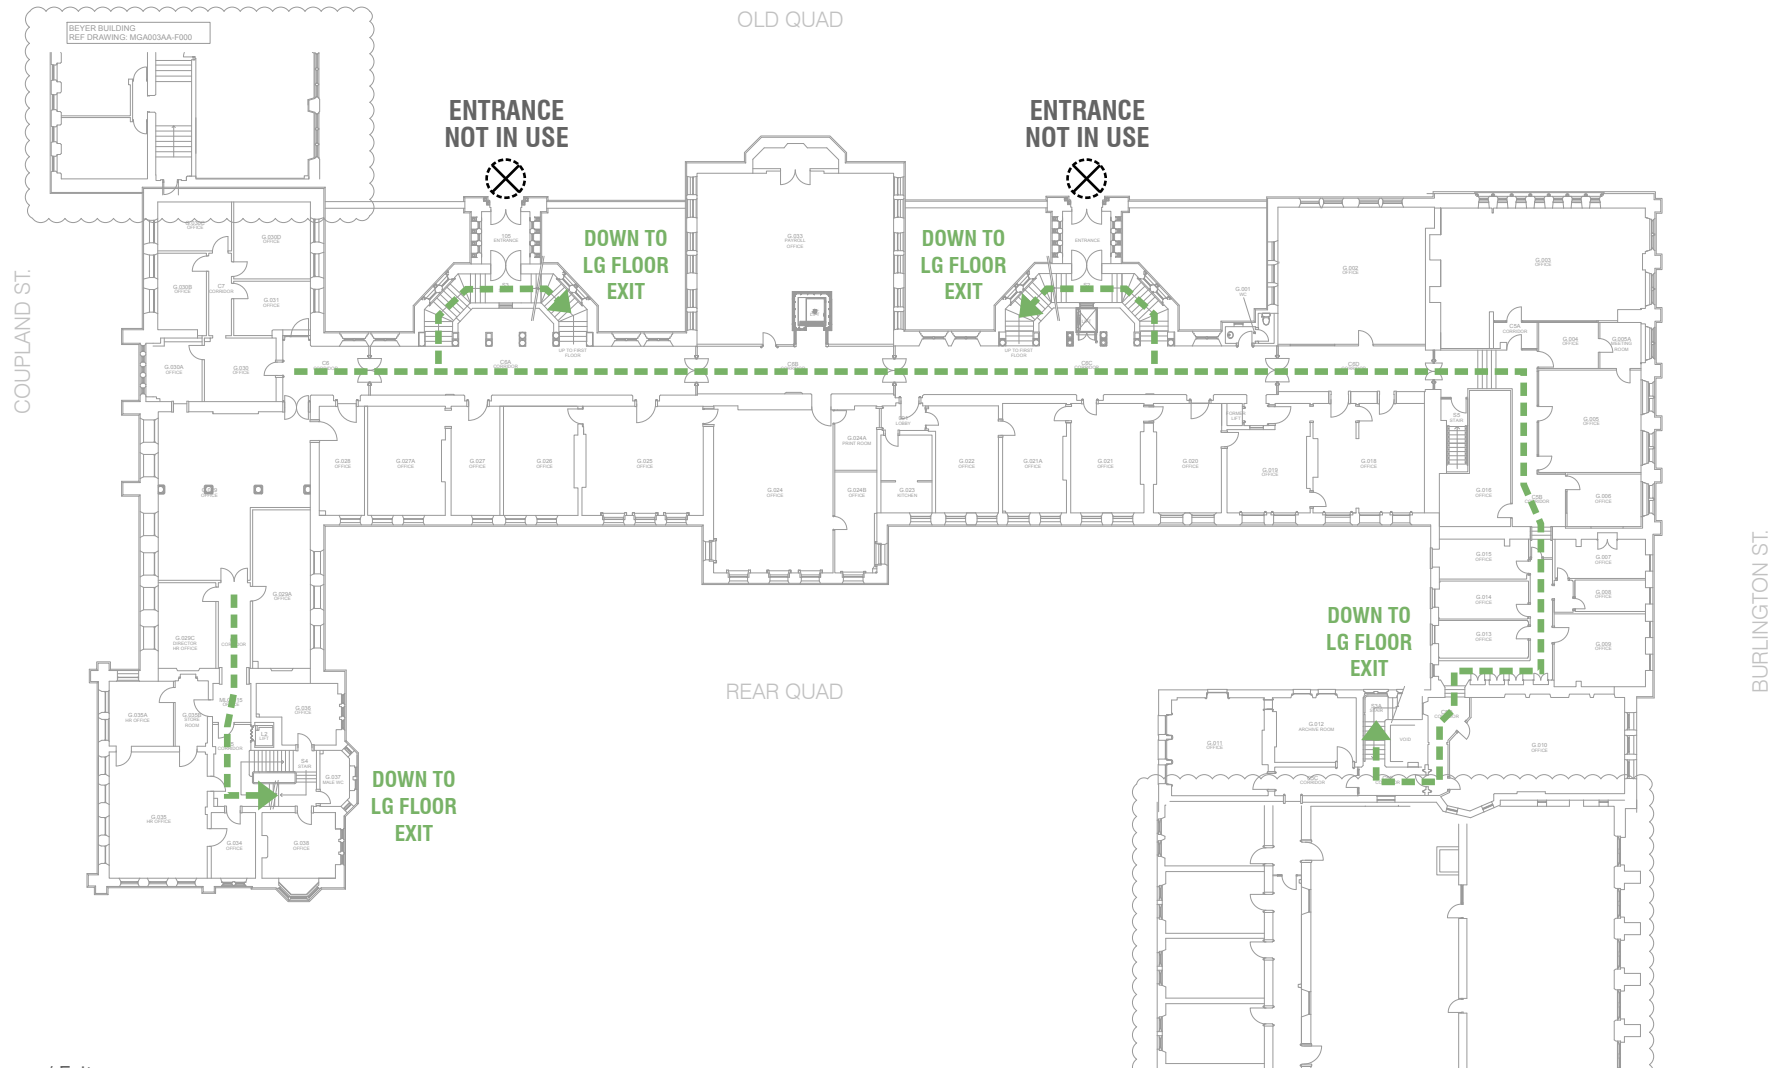

Phase 3 - Building Access and Escape

John Owens Building - Lower Ground Floor Mezzanine Level

KEY

- Entrance / Exit
- ➡ Escape route

Phase 3 - Building Access and Escape

John Owens Building - Ground Floor Level

Phase 3 - Building Access and Escape

John Owens Building - First Floor Level

KEY

- Entrance / Exit
- - > Escape route

Phase 3 - Building Access and Escape

John Owens Building - First Floor Mezzanine Level

KEY

- Entrance / Exit
- ➡ Escape route