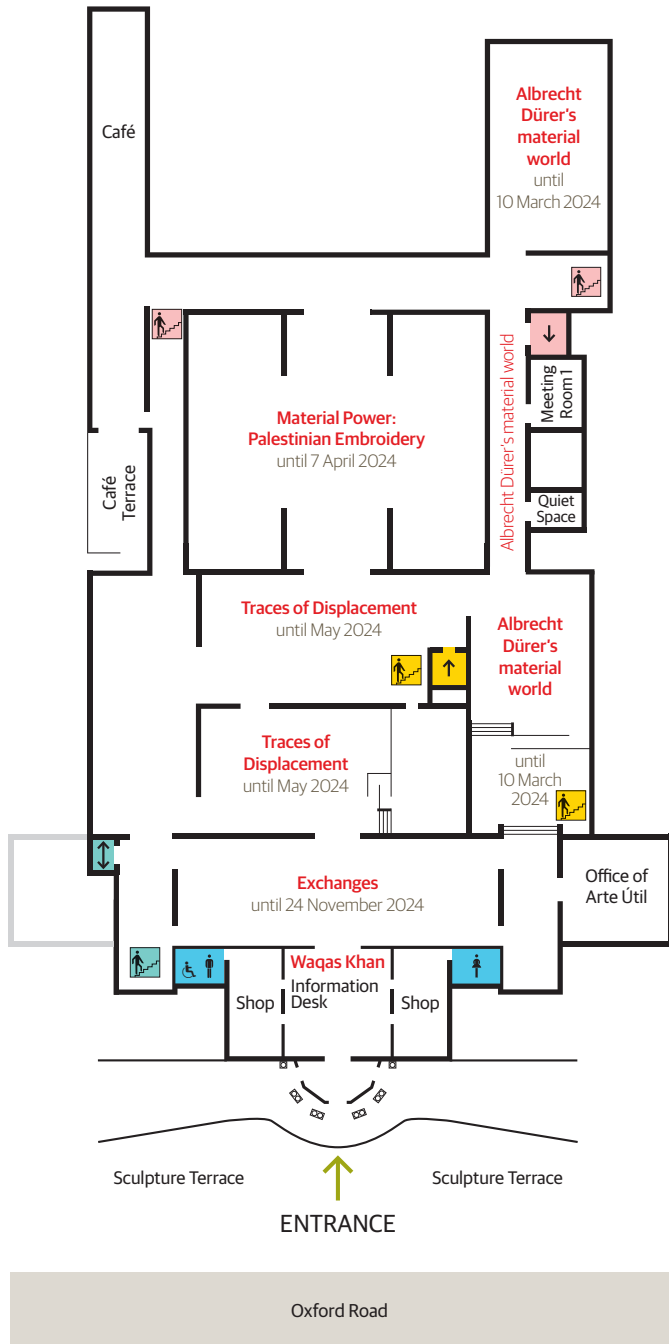

the Whitworth

Gallery map

Ground Floor

Mezzanine Level

Key

Toilets

Lift and Stairs

Up: Grand Hall

Down: Lower Ground Floor - Toilets, Buggy Park, Lockers and Family Room

Lift and Stairs to and from Mezzanine Level

Lift and Stairs down to Lower Ground Floor

First Floor

Lower Ground Floor

Key

-  Lift and Stairs for Grand Hall, Ground Floor and Lower Ground Floor
-  Lift and Stairs up to Ground Floor
-  Toilets