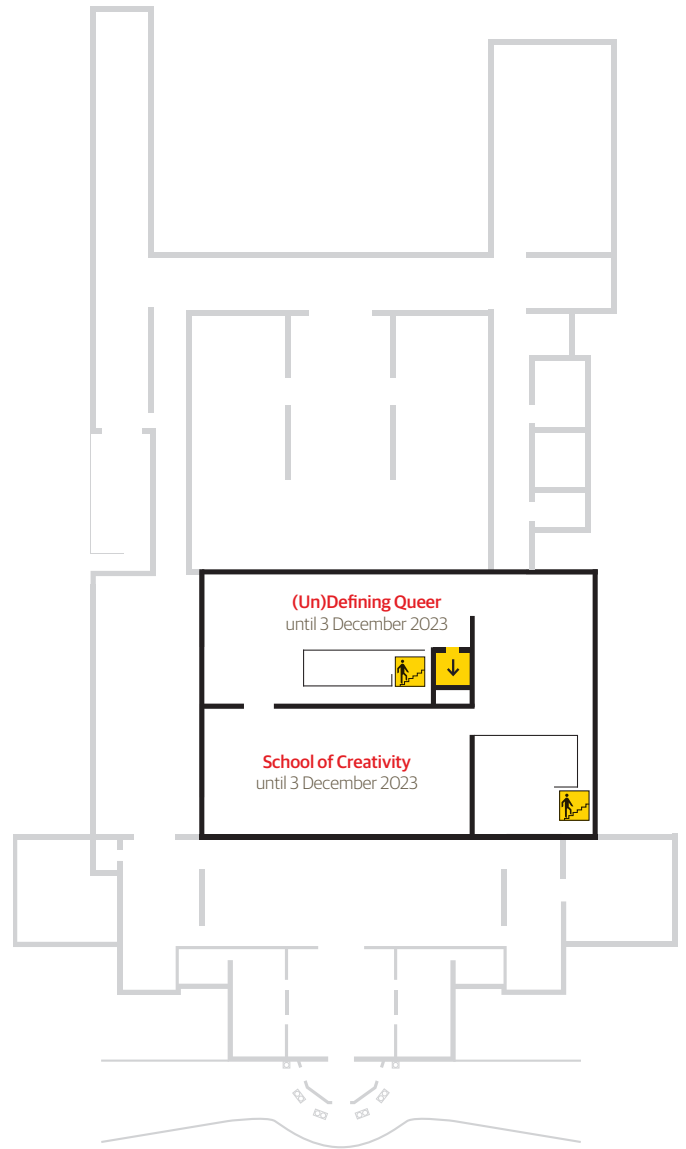

the Whitworth

Gallery map

Ground Floor

Mezzanine Level

Key

Toilets

Lift and Stairs

Up: Grand Hall

Down: Lower Ground Floor - Toilets, Buggy Park, Lockers and Family Room

Lift and Stairs to and from Mezzanine Level

Lift and Stairs down to Lower Ground Floor

First Floor

Lower Ground Floor

Key

-  Lift and Stairs for Grand Hall, Ground Floor and Lower Ground Floor
-  Lift and Stairs up to Ground Floor
-  Toilets