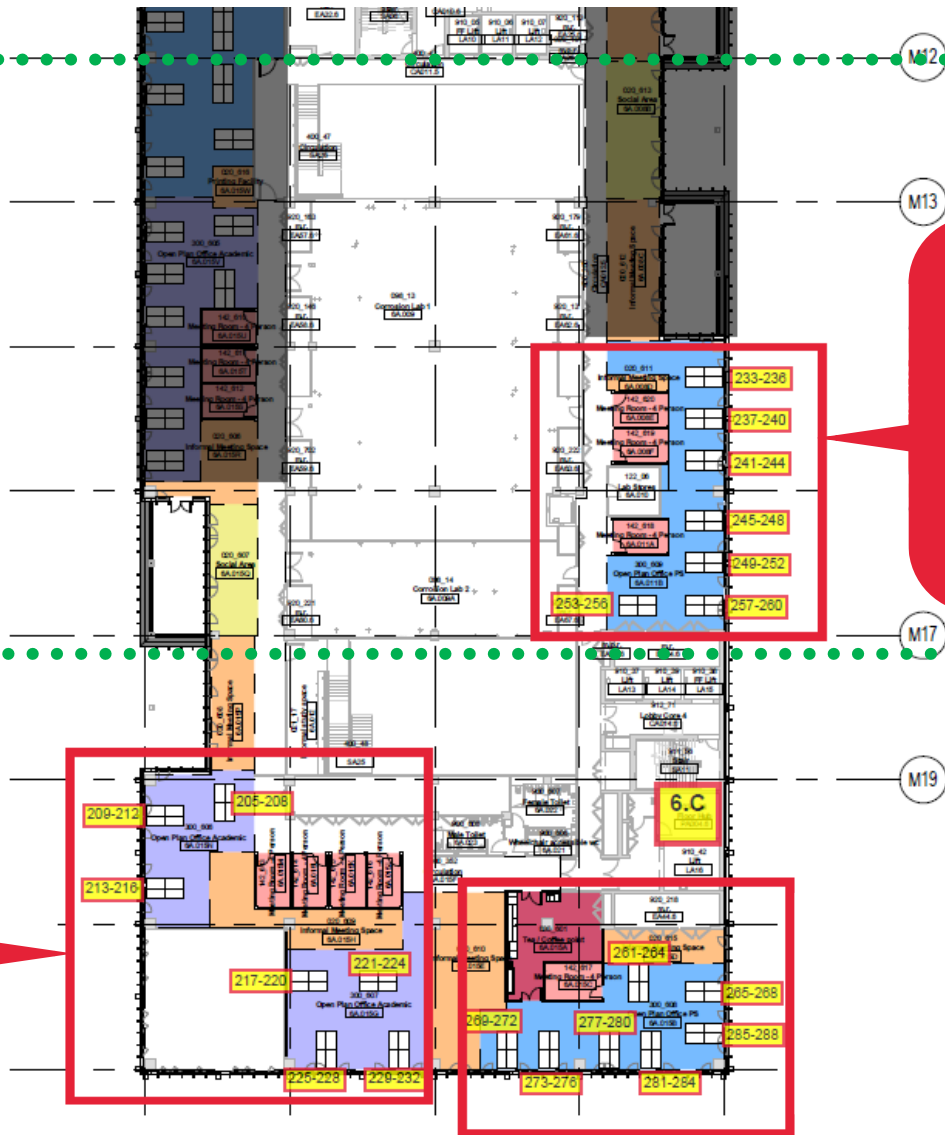

Sixth Floor (1/1) - Monday 27 March—Tuesday 11 April

OXFORD ROAD

RUMFORD STREET

CORE 2

CORE 2

CORE 3

CORE 3

MON 27 — FRI 31 MARCH
Offices: N/A
Desks: 233—260 (inclusive)
Meeting rooms: 73 - 75
Lab stores (6A.010)
Core 4 lifts and stairs
(Tuesday 28 March only)

SAT 1—TUES 11 APRIL
Offices: N/A
Desks: 205—232 and
261—184 (inclusive)
Meeting rooms: 68—71
Lab stores (6A.010)
Kitchenette and goods
lift (Sat 1—Mon 3 April
only)

BOOTH STREET EAST