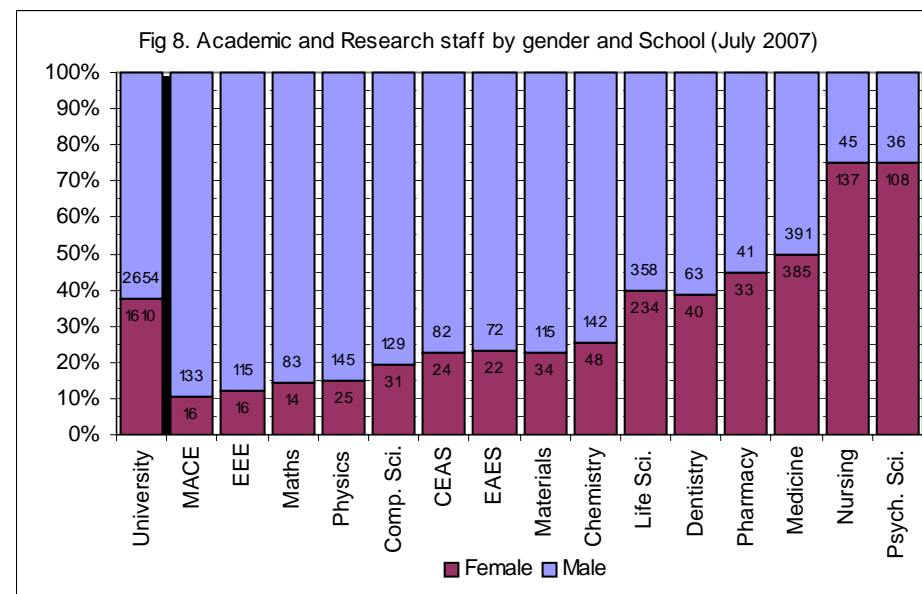

Annex B(i). Supporting Statistics: Academic and Research Staff

EPS: Faculty of Engineering and Physical Sciences, FLS: Faculty of Life Sciences, MHS: Faculty of Medical and Human Sciences.

Key for Schools is presented in Annex B(ii)