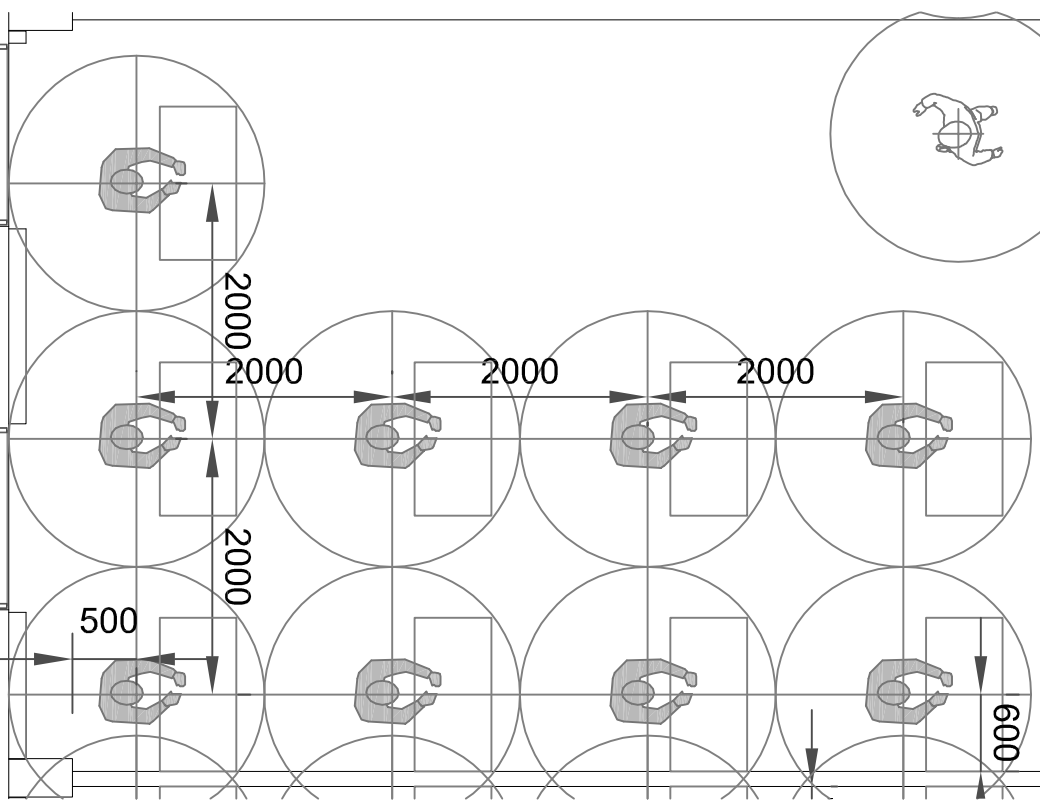

4.211

EXISTING TABLES  
1200x600

LECTURERS' DESK

UNI PLACE

4.211

2m - 9P+1P