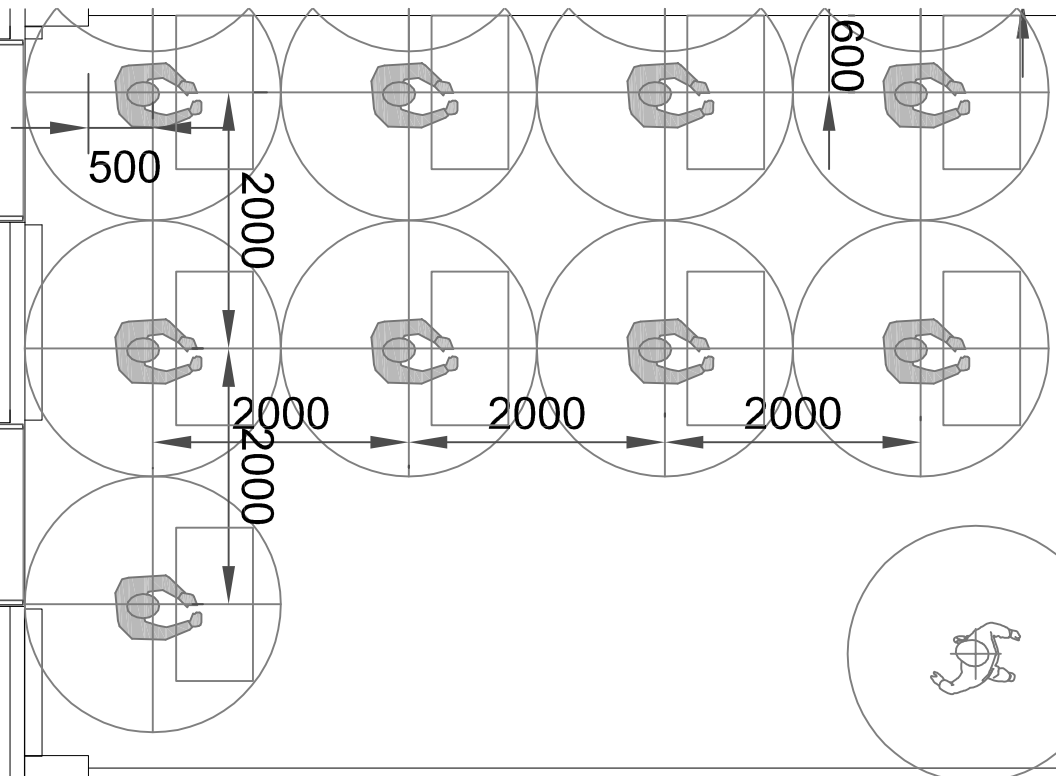

LECTURER AT BOARD

LECTURERS' DESK

3.212
EXISTING TABLES
1200x600

UNI PLACE	3.212	2m - 9P+1P
-----------	-------	------------