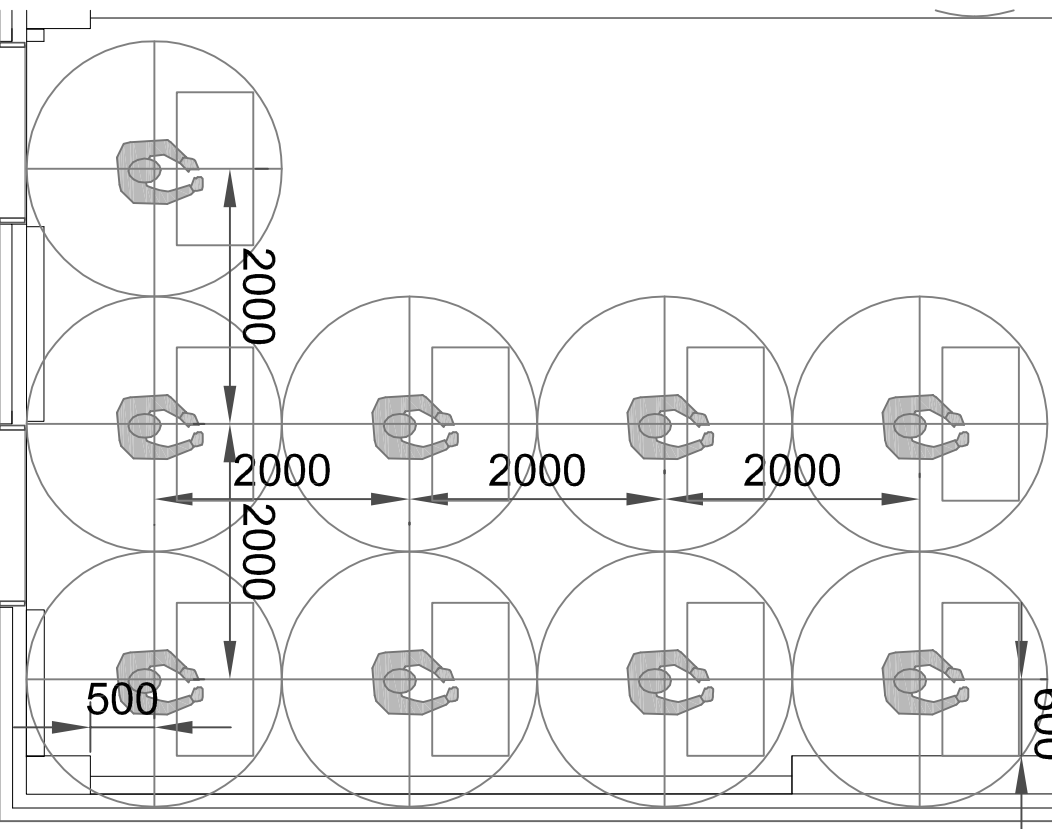

LECTURER AT BOARD

3.209

EXISTING TABLES
1200x600

LECTURERS' DESK

600

UNI PLACE

3.209

2m - 9P+1P