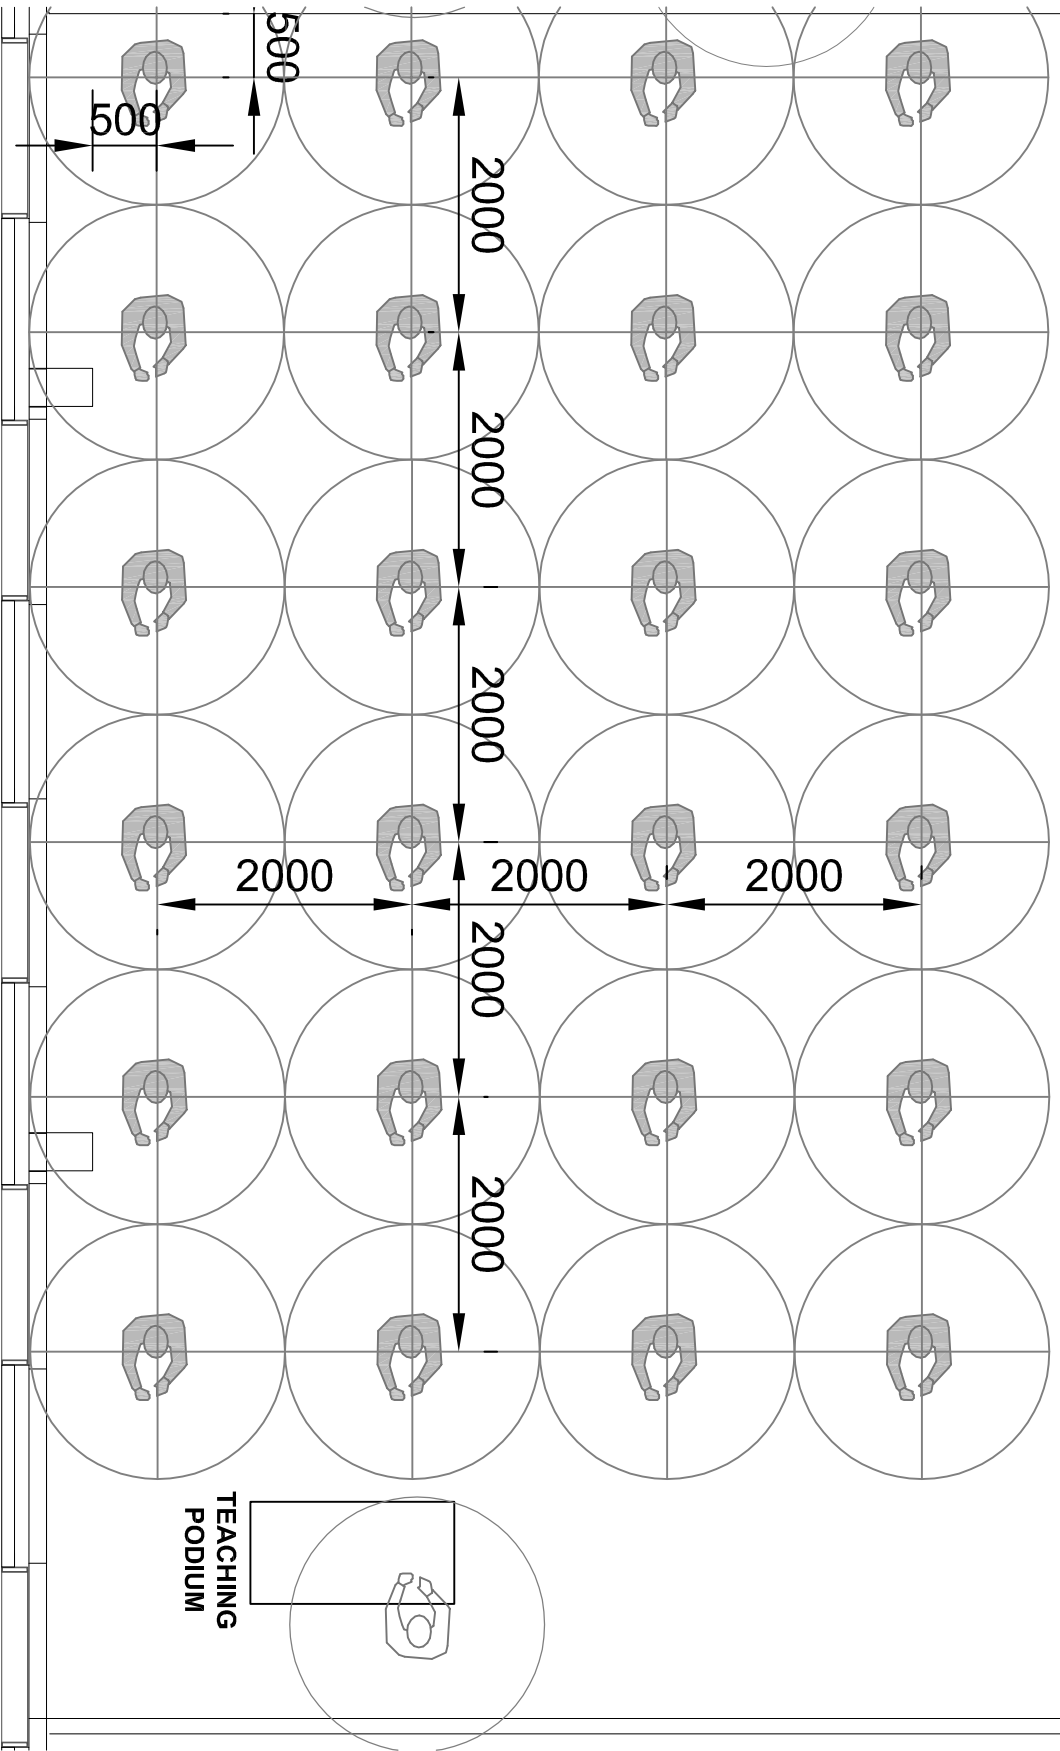

1.218
EXISTING TABLES
1200x600

UNIVERSITY PLACE

1.218

2m - 24P+1P