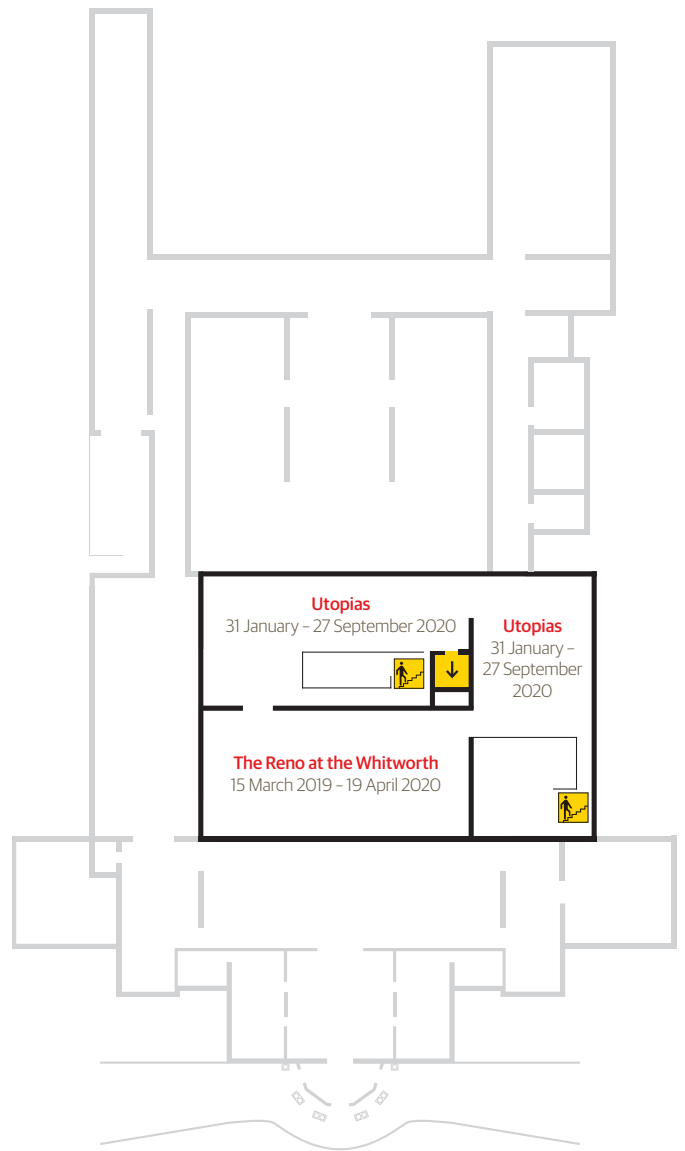

the Whitworth

Gallery map

Ground Floor

Mezzanine Level

Key

Toilets

Lift and Stairs
 Up: Grand Hall
 Down: Lower Ground Floor - Toilets, Buggy Park, Lockers and Family Room

Lift and Stairs to and from Mezzanine Level

Lift and Stairs down to Lower Ground Floor

First Floor

Lower Ground Floor

Key

-  Lift and Stairs for Grand Hall, Ground Floor and Lower Ground Floor
-  Lift and Stairs up to Ground Floor
-  Toilets

Keep in touch