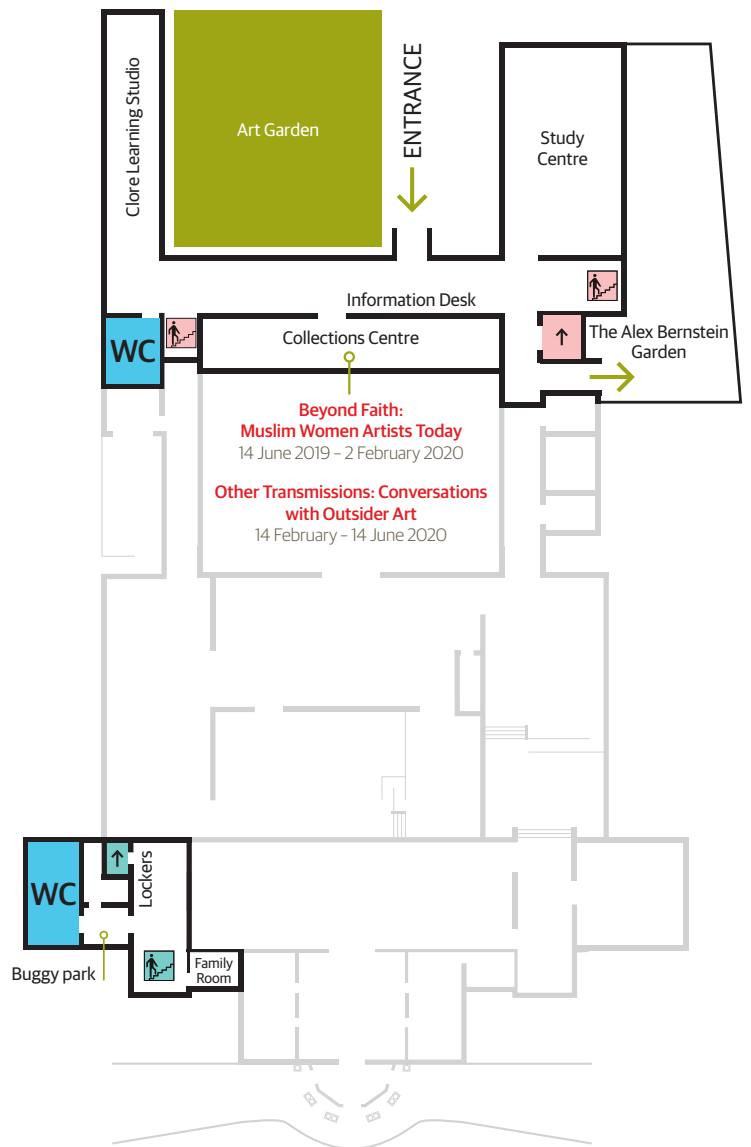

the Whitworth

Gallery map

Ground Floor

Mezzanine Level

Key

Toilets

Lift and Stairs
 Up: Grand Hall
 Down: Lower Ground Floor - Toilets, Buggy Park, Lockers and Family Room

Lift and Stairs to and from Mezzanine Level

Lift and Stairs down to Lower Ground Floor

First Floor

Lower Ground Floor

Key

-  Lift and Stairs for Grand Hall, Ground Floor and Lower Ground Floor
-  Lift and Stairs up to Ground Floor
-  Toilets

Keep in touch