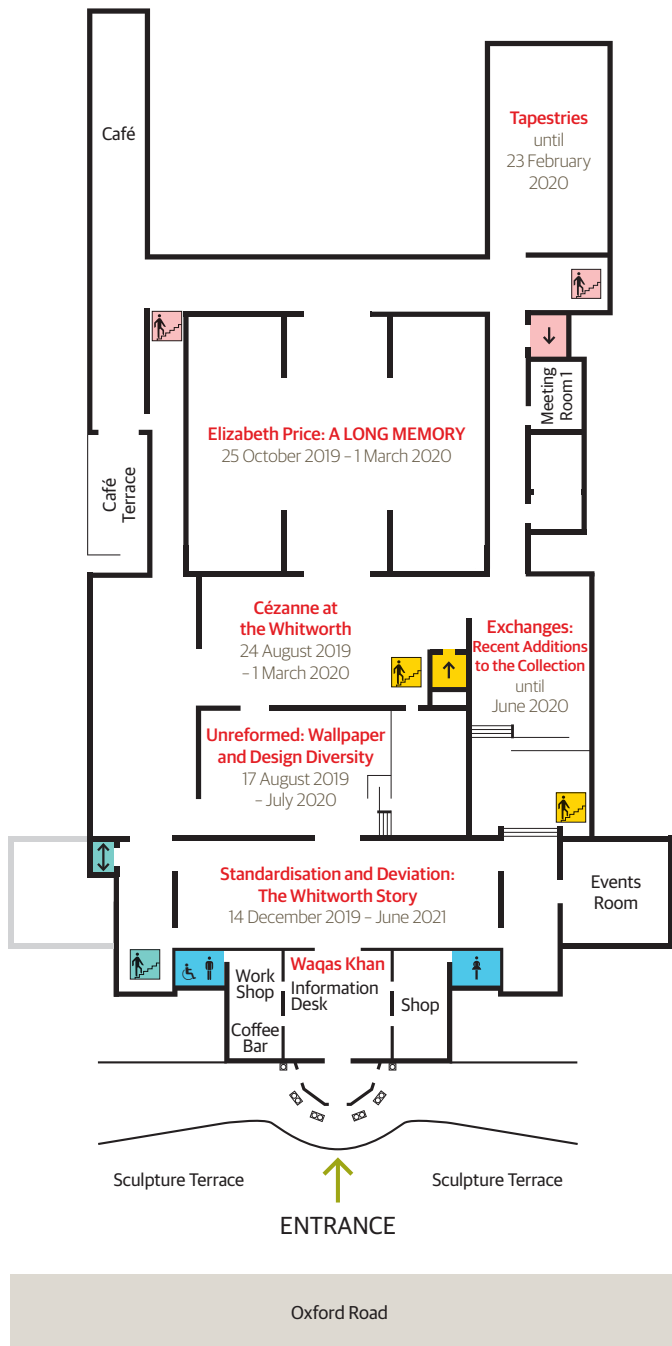

the Whitworth

Gallery map

Ground Floor

Mezzanine Level

Key

Toilets

Lift and Stairs
 Up: Grand Hall
 Down: Lower Ground Floor - Toilets, Buggy Park, Lockers and Family Room

Lift and Stairs to and from Mezzanine Level

Lift and Stairs down to Lower Ground Floor

First Floor

Lower Ground Floor

Key

-  Lift and Stairs for Grand Hall, Ground Floor and Lower Ground Floor
-  Lift and Stairs up to Ground Floor
-  Toilets

Keep in touch