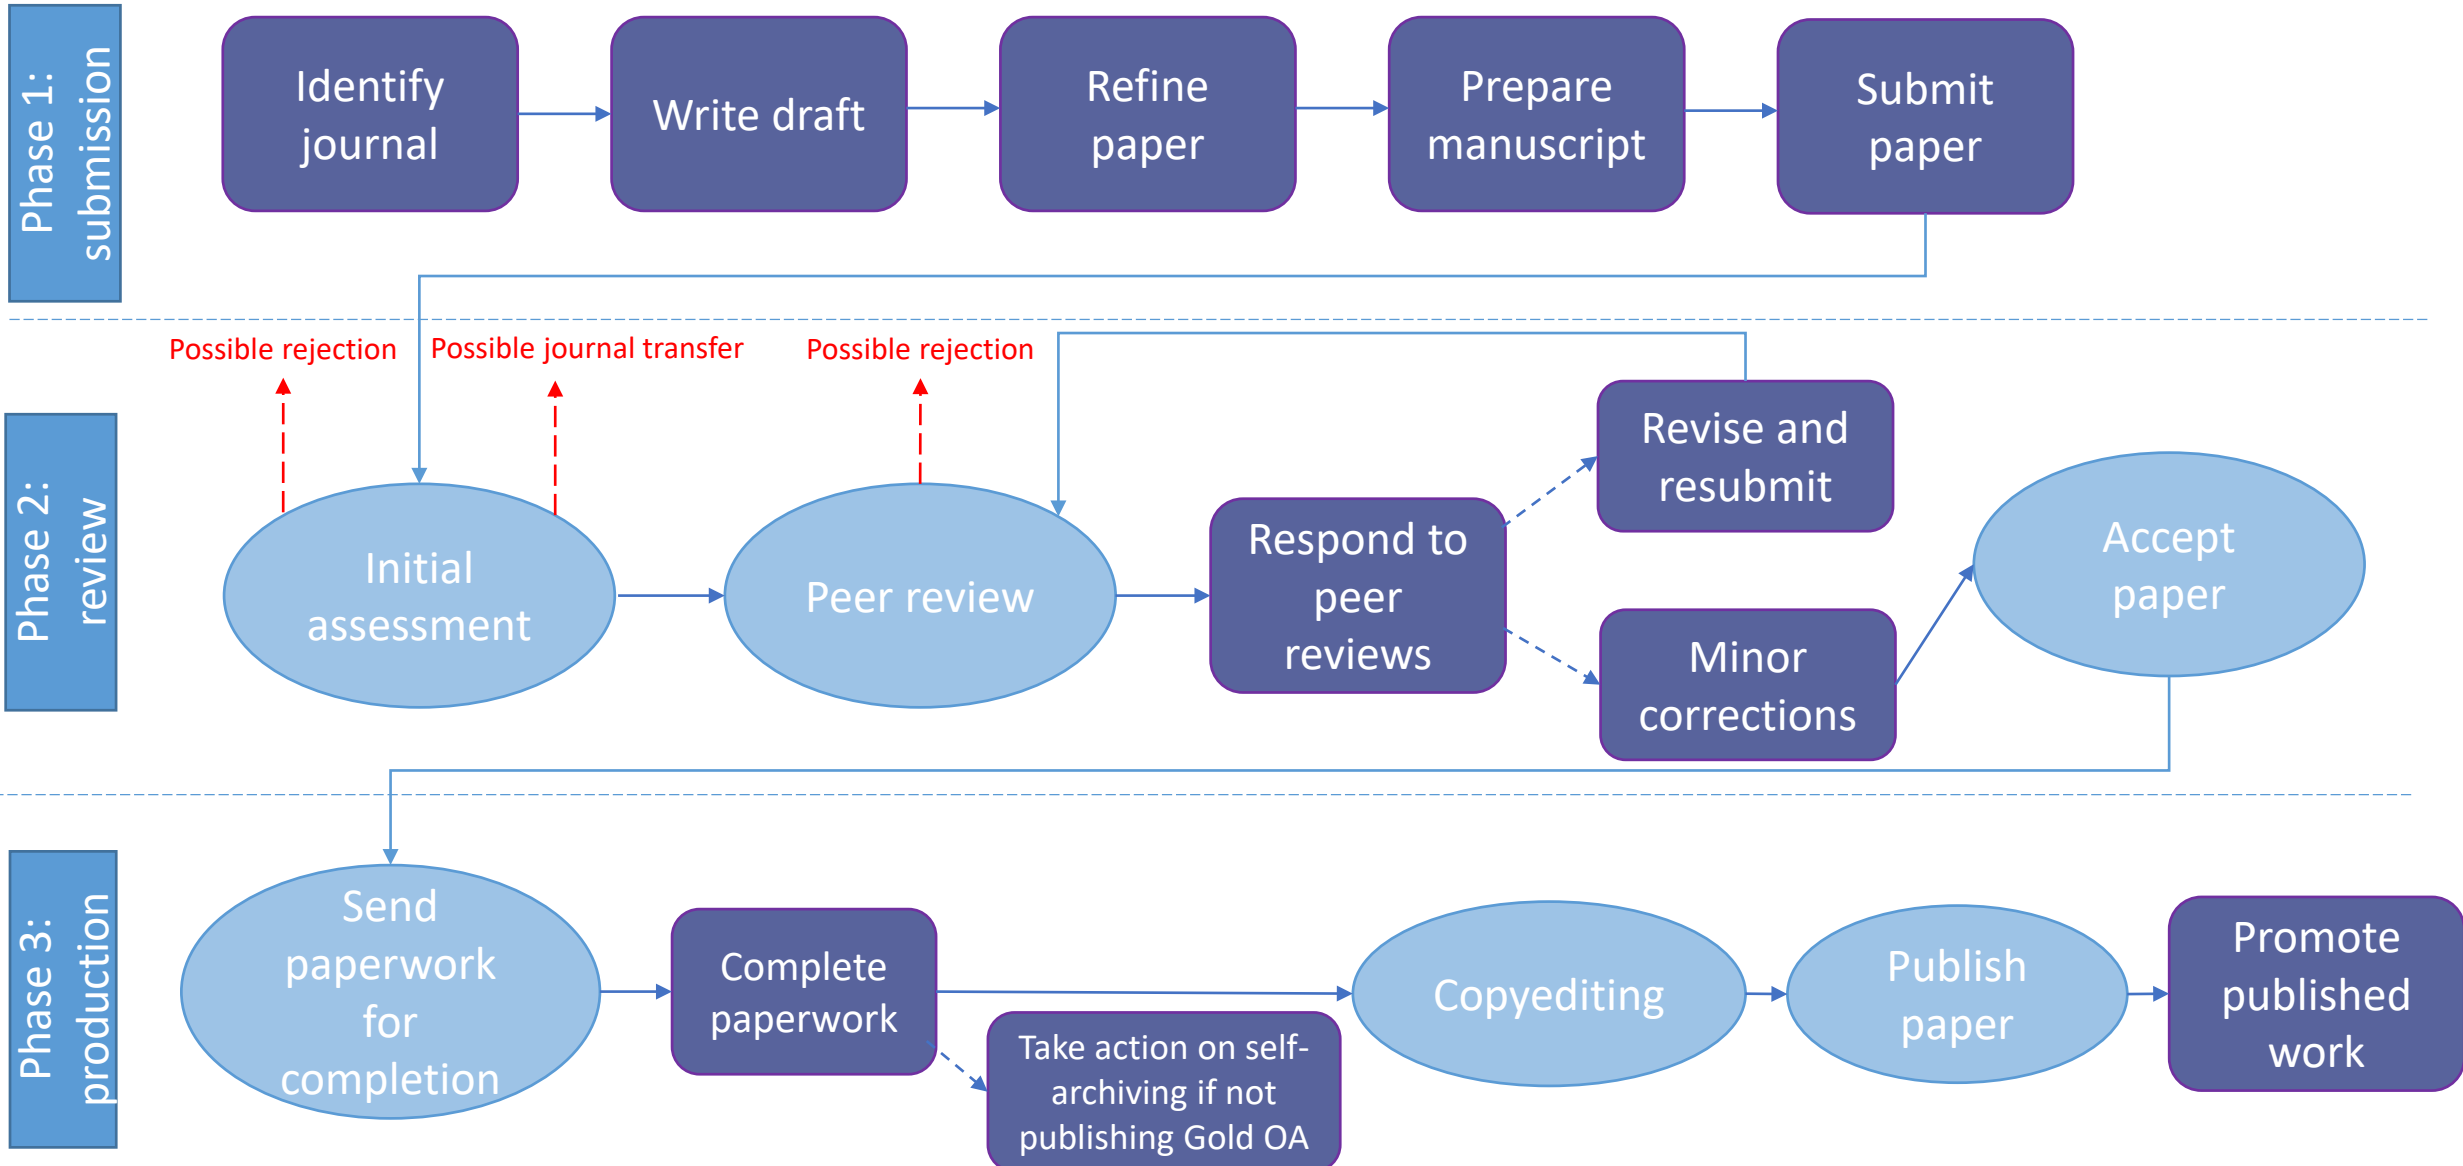

Publishing a journal article: the typical journey

Average total time between submission and publication: 9 months*

Key: who's responsible?

Author

Publisher

*Source: Philip N. Cohen, Scholarly Communication Primer for Sociologists: <https://bit.ly/2Rq7uwC>