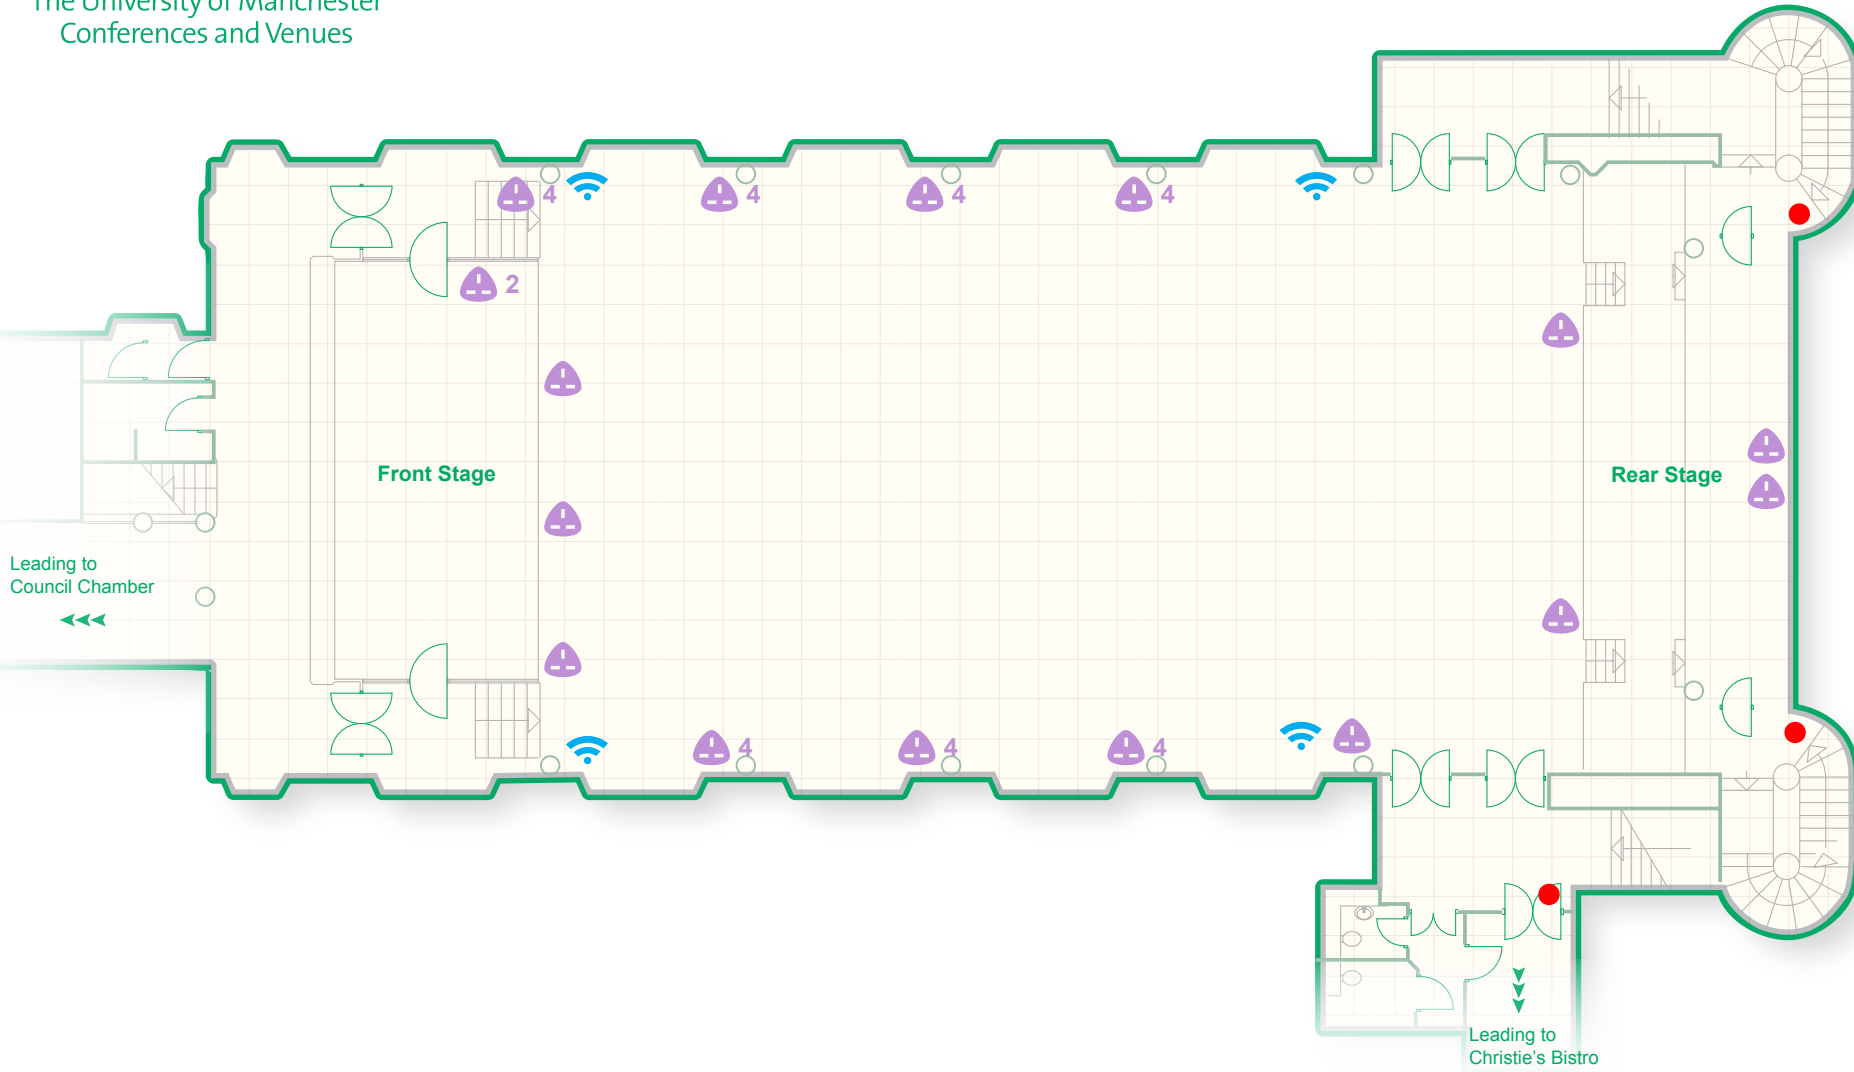

# Whitworth Building

## Whitworth Hall

Width (m): 15  
Length (m): 26  
Height (m): 7.3  
Area (Sq m): 407

Door Width (m): 1.9

**1** floor  
st

Lift

Toilets

Power Point

WiFi

Fire Call Point

Refuge Call Point

Scale

□ = 1m