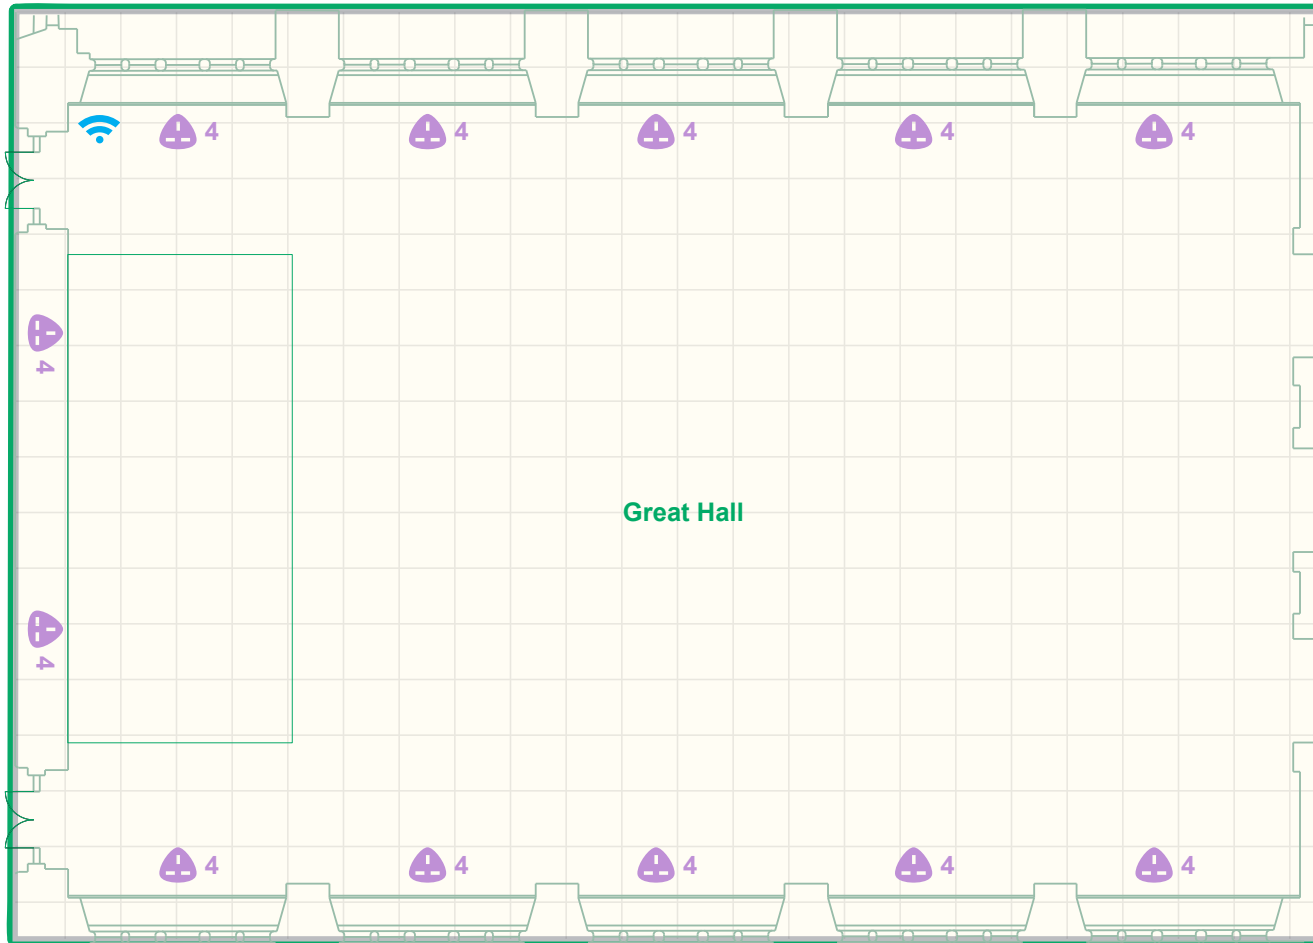

Sackville Street Great Hall

Leading down to
the Entrance Hall >>>

Leading
to C53
v

Width (m): 14.6
Length (m): 23.4
Height (m): 9.2
Area (Sq m): 360
Capacity: 300

Door Width (m): 1.9

2nd floor

Lift

Power Point

Fire Call Point

Toilets

WiFi

Refuge Call Point

Scale