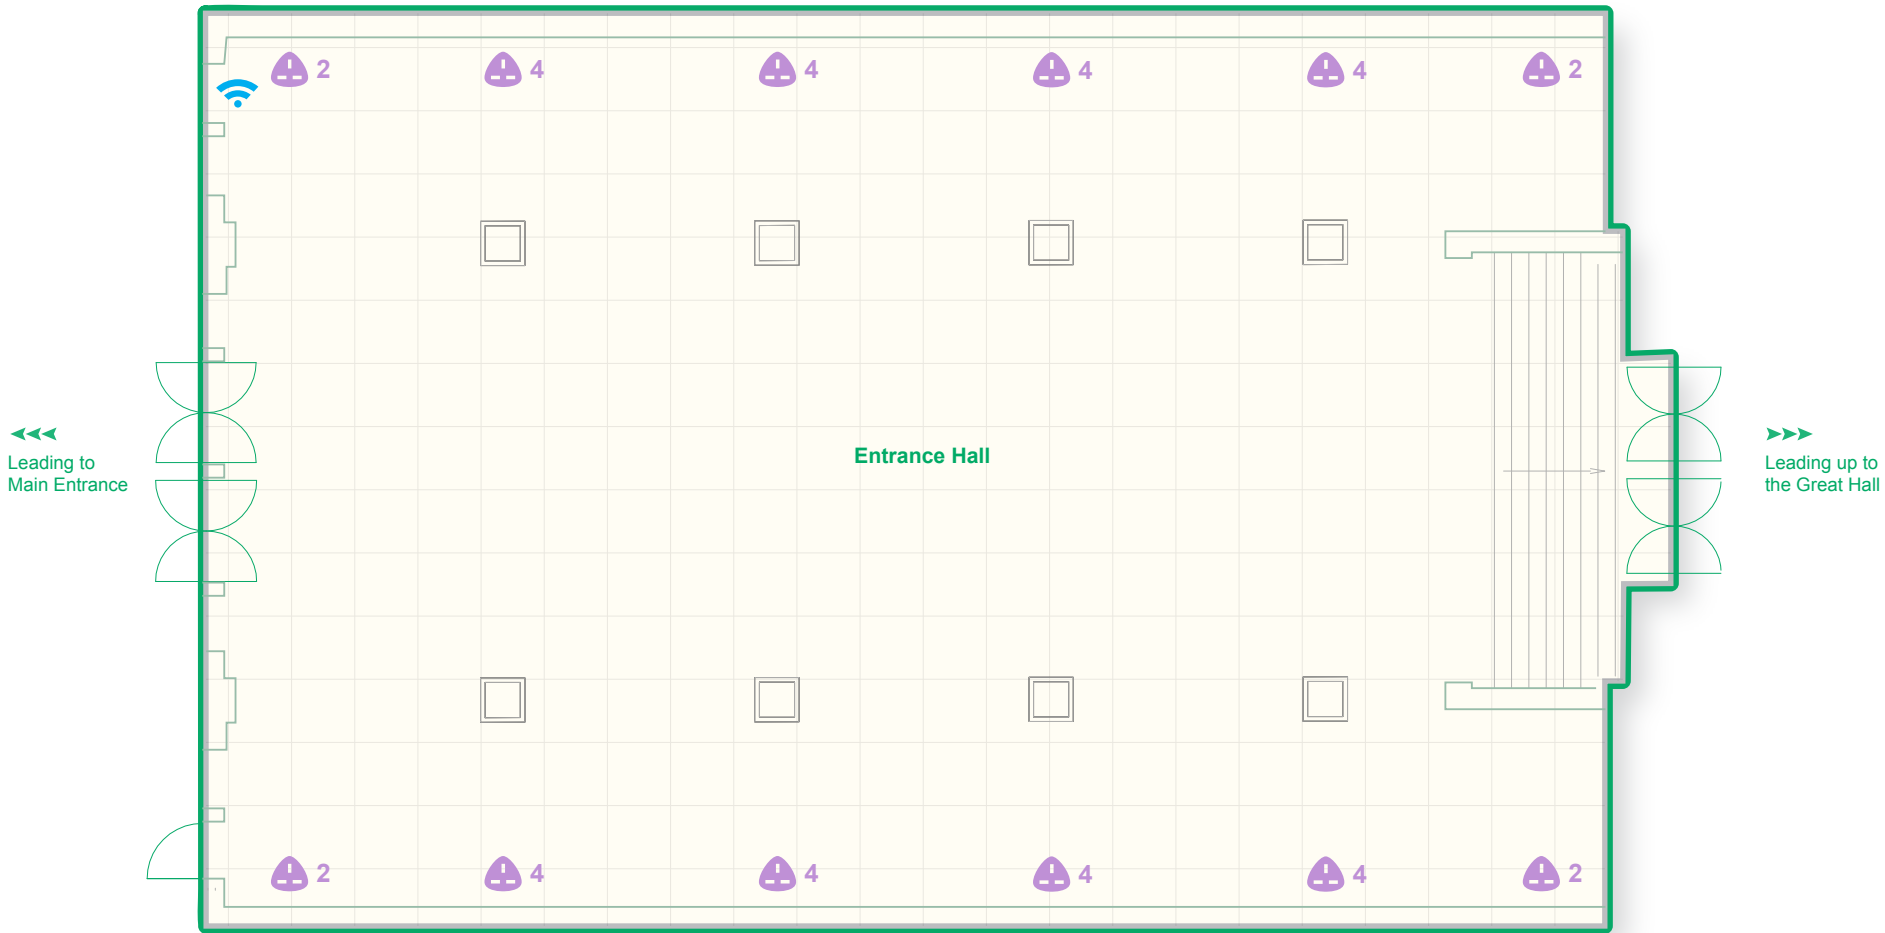

Sackville Street Entrance Hall

Width (m): 15
Length (m): 24
Height (m): 6
Area (Sq m): 357
Capacity: 154

Door Width (m): 1.63

1 floor
st

Lift

Toilets

Power Point

WiFi

Fire Call Point

Refuge Call Point

Scale