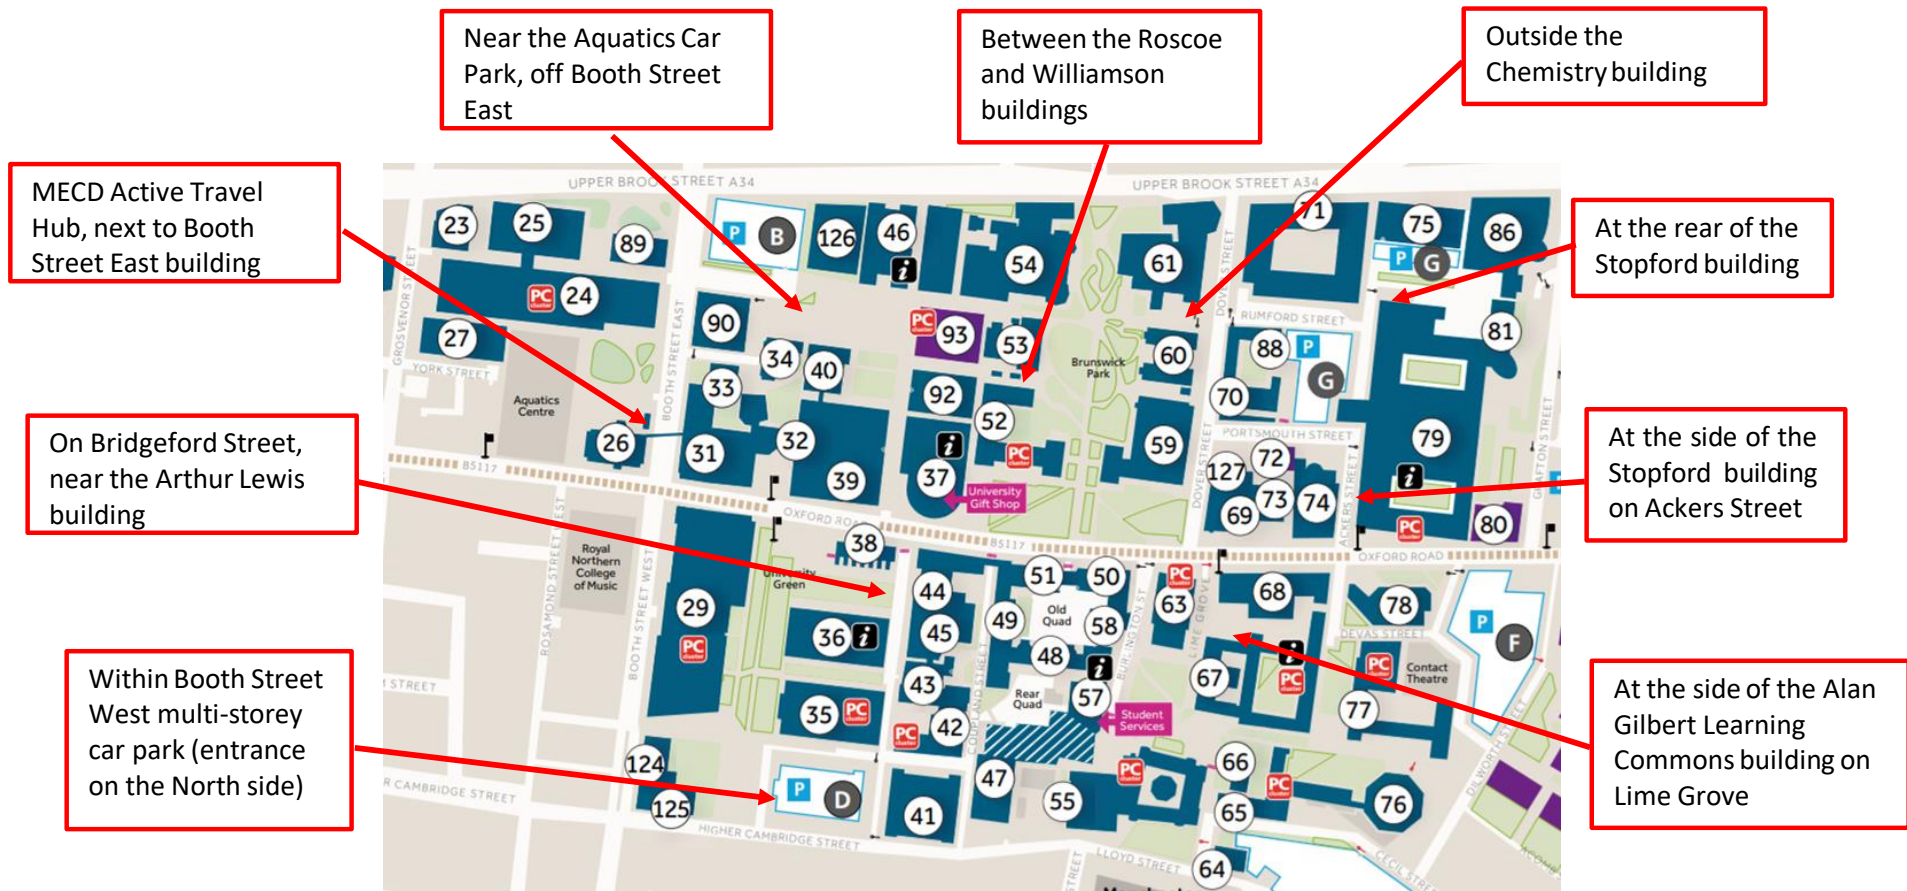

Cycle Shelter Locations

South Campus

Cycle Shelter Locations

North Campus

Under the railway arches on Altrincham Terrace, near the Renold building (number 8)