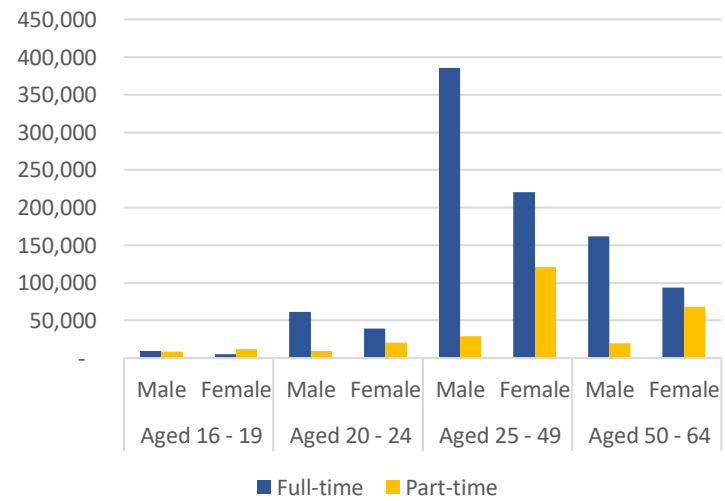

Employment Count by Gender, Age band and Combined Authority. 2019.

North of Tyne.

Sheffield City Region.

Tees Valley.

West Midlands.

West of England.

West Yorkshire.