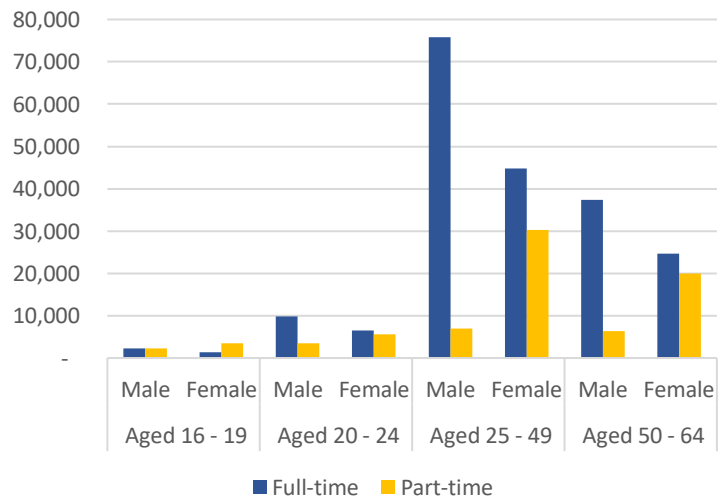

Employment Count by Gender, Age band and Combined Authority. 2019.

North of Tyne.

Sheffield City Region.

Tees Valley.

West Midlands.

West of England.

West Yorkshire.