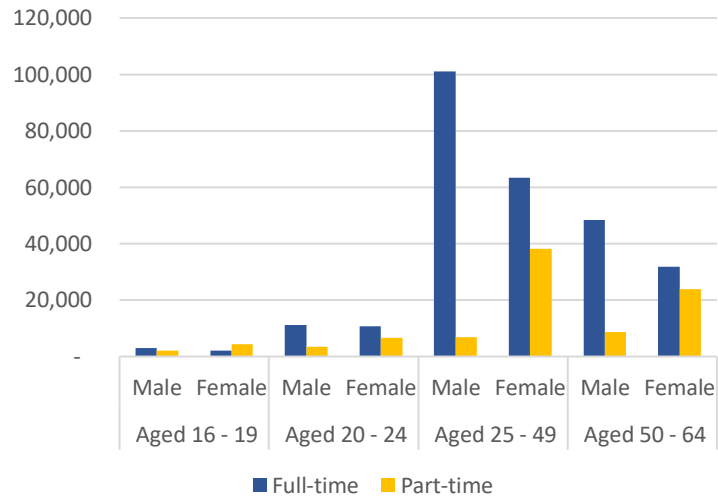

Employment Count by Gender, Age band and Combined Authority. 2019.

North of Tyne.

Sheffield City Region.

Tees Valley.

West Midlands.

West of England.

West Yorkshire.