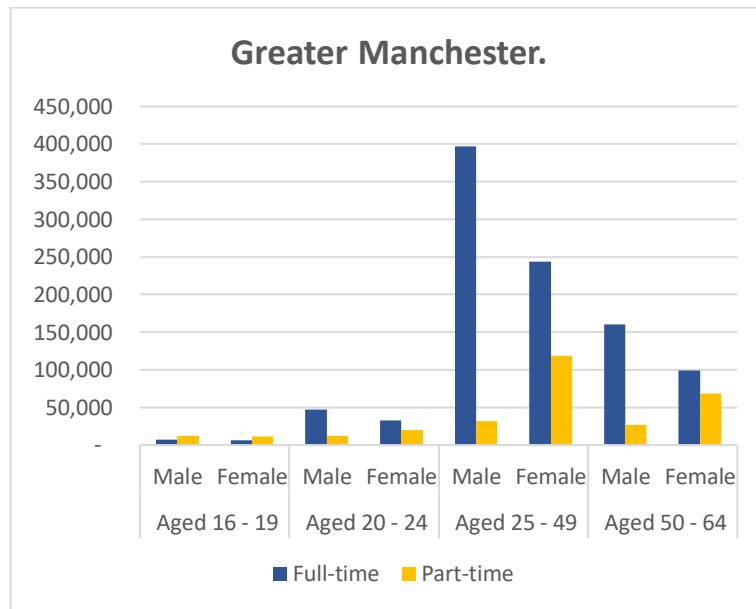

Employment Count by Gender, Age band and Combined Authority. 2019.

North of Tyne.

Sheffield City Region.

Tees Valley.

West Midlands.

West of England.

West Yorkshire.