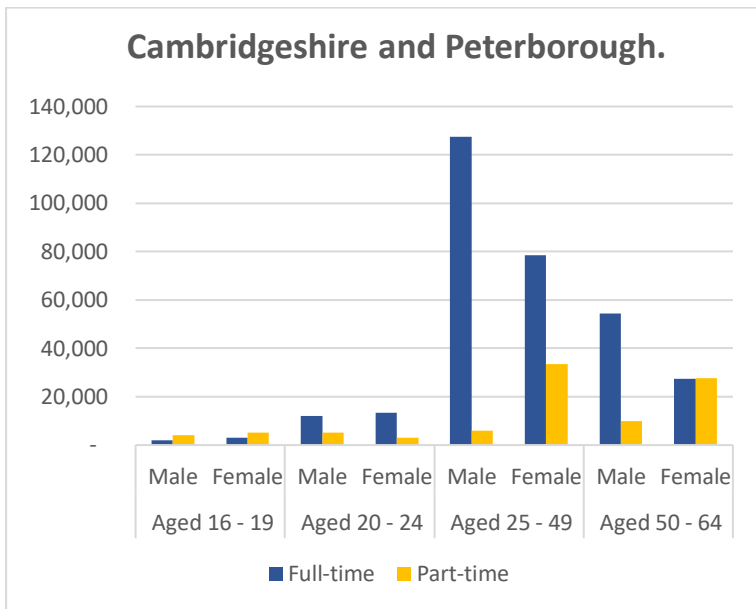

Employment Count by Gender, Age band and Combined Authority. 2019.

North of Tyne.

Sheffield City Region.

Tees Valley.

West Midlands.

West of England.

West Yorkshire.