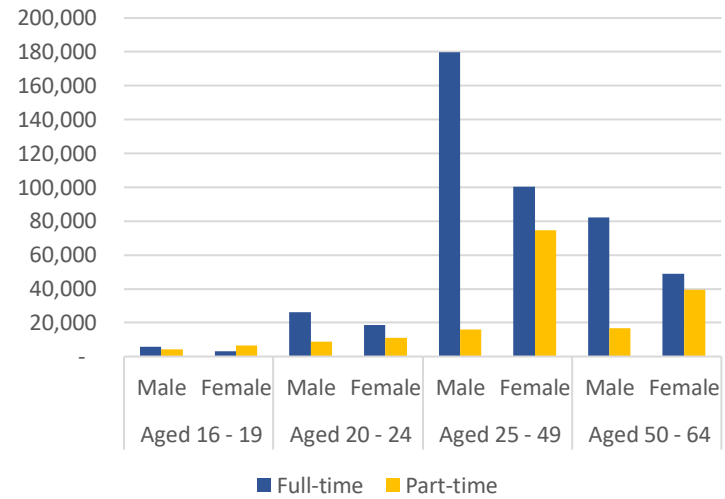

Employment Count by Gender, Age band and Combined Authority. 2019.

North of Tyne.

Sheffield City Region.

Tees Valley.

West Midlands.

West of England.

West Yorkshire.