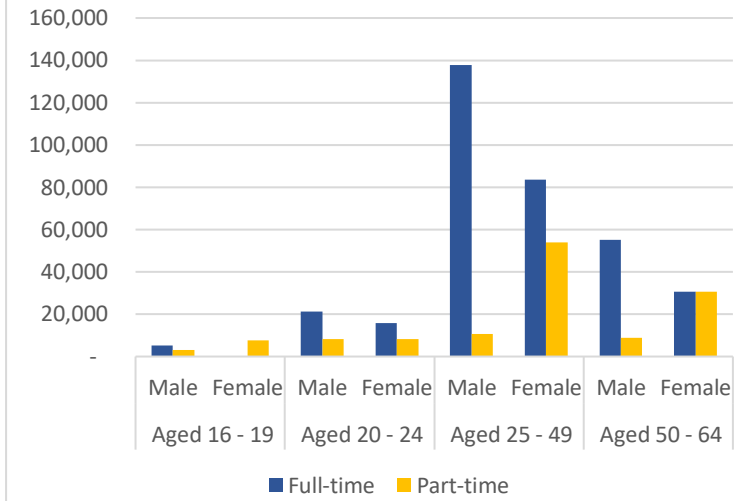

Employment Count by Gender, Age band and Combined Authority. 2019.

North of Tyne.

Sheffield City Region.

Tees Valley.

West Midlands.

West of England.

West Yorkshire.