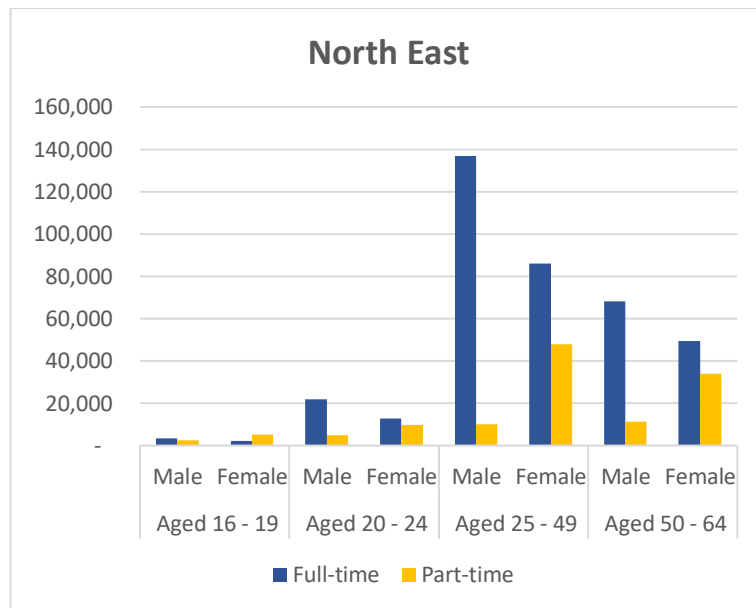

Employment Count by Gender, Age band and Combined Authority. 2019.

North of Tyne.

Sheffield City Region.

Tees Valley.

West Midlands.

West of England.

West Yorkshire.