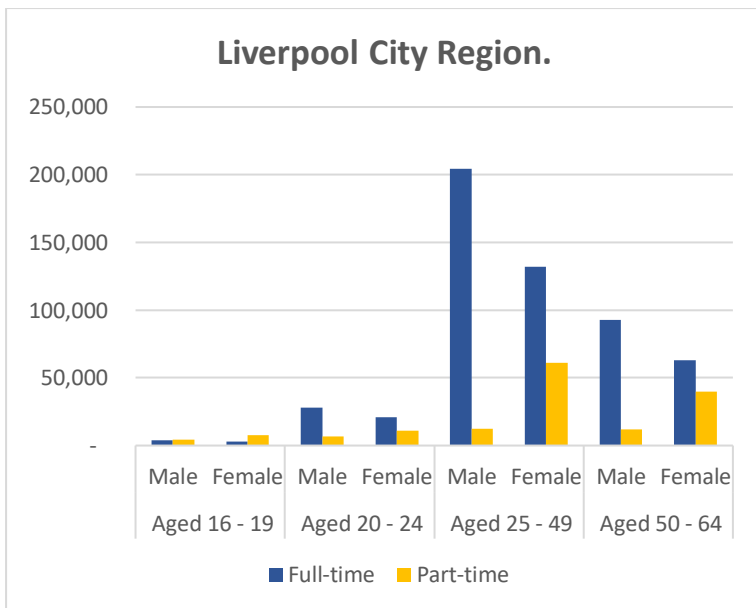

Employment Count by Gender, Age band and Combined Authority. 2019.

North of Tyne.

Sheffield City Region.

Tees Valley.

West Midlands.

West of England.

West Yorkshire.