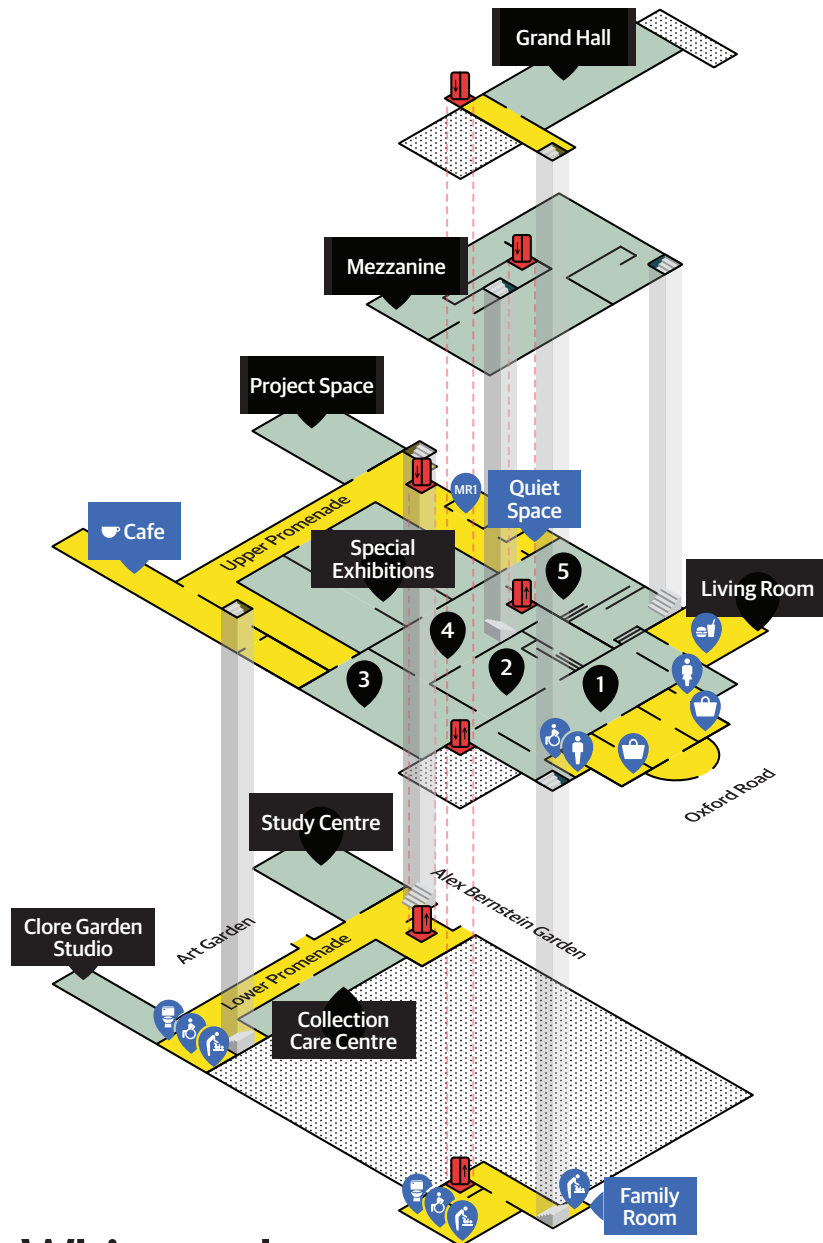

## 1 | First Level

**Grand Hall** Special event space

## 0 | Ground Level

- 1** Exchanges
- 2** Alison Wilding: Sculptor's Drawings
- 3** New installation coming soon
- 4** The 'Death' of the Life Room
- 5** Shirley Craven
- Living Room** A drop-in shared space, to eat, study and meet
- Special Exhibitions** John Lyons: Carnavalesque
- Project Space** Ayo Akingbade: Show Me The World Mister

## -1 | Lower Ground Level

- Collection Care Centre** Project and exhibition space
- Clore Garden Studio** Creative workshop and events space
- Study Centre** Study area for research by appointment

### Key

- Lifts
- Picnic area
- Shop
- Meeting Room One
- Baby changing
- Male toilet
- Female toilet
- Accessible toilet
- Gender neutral toilet
- Quiet Space Speak to staff for access
- Cafe Food and drinks with park views
- Family Room Baby changing and accessible toilet