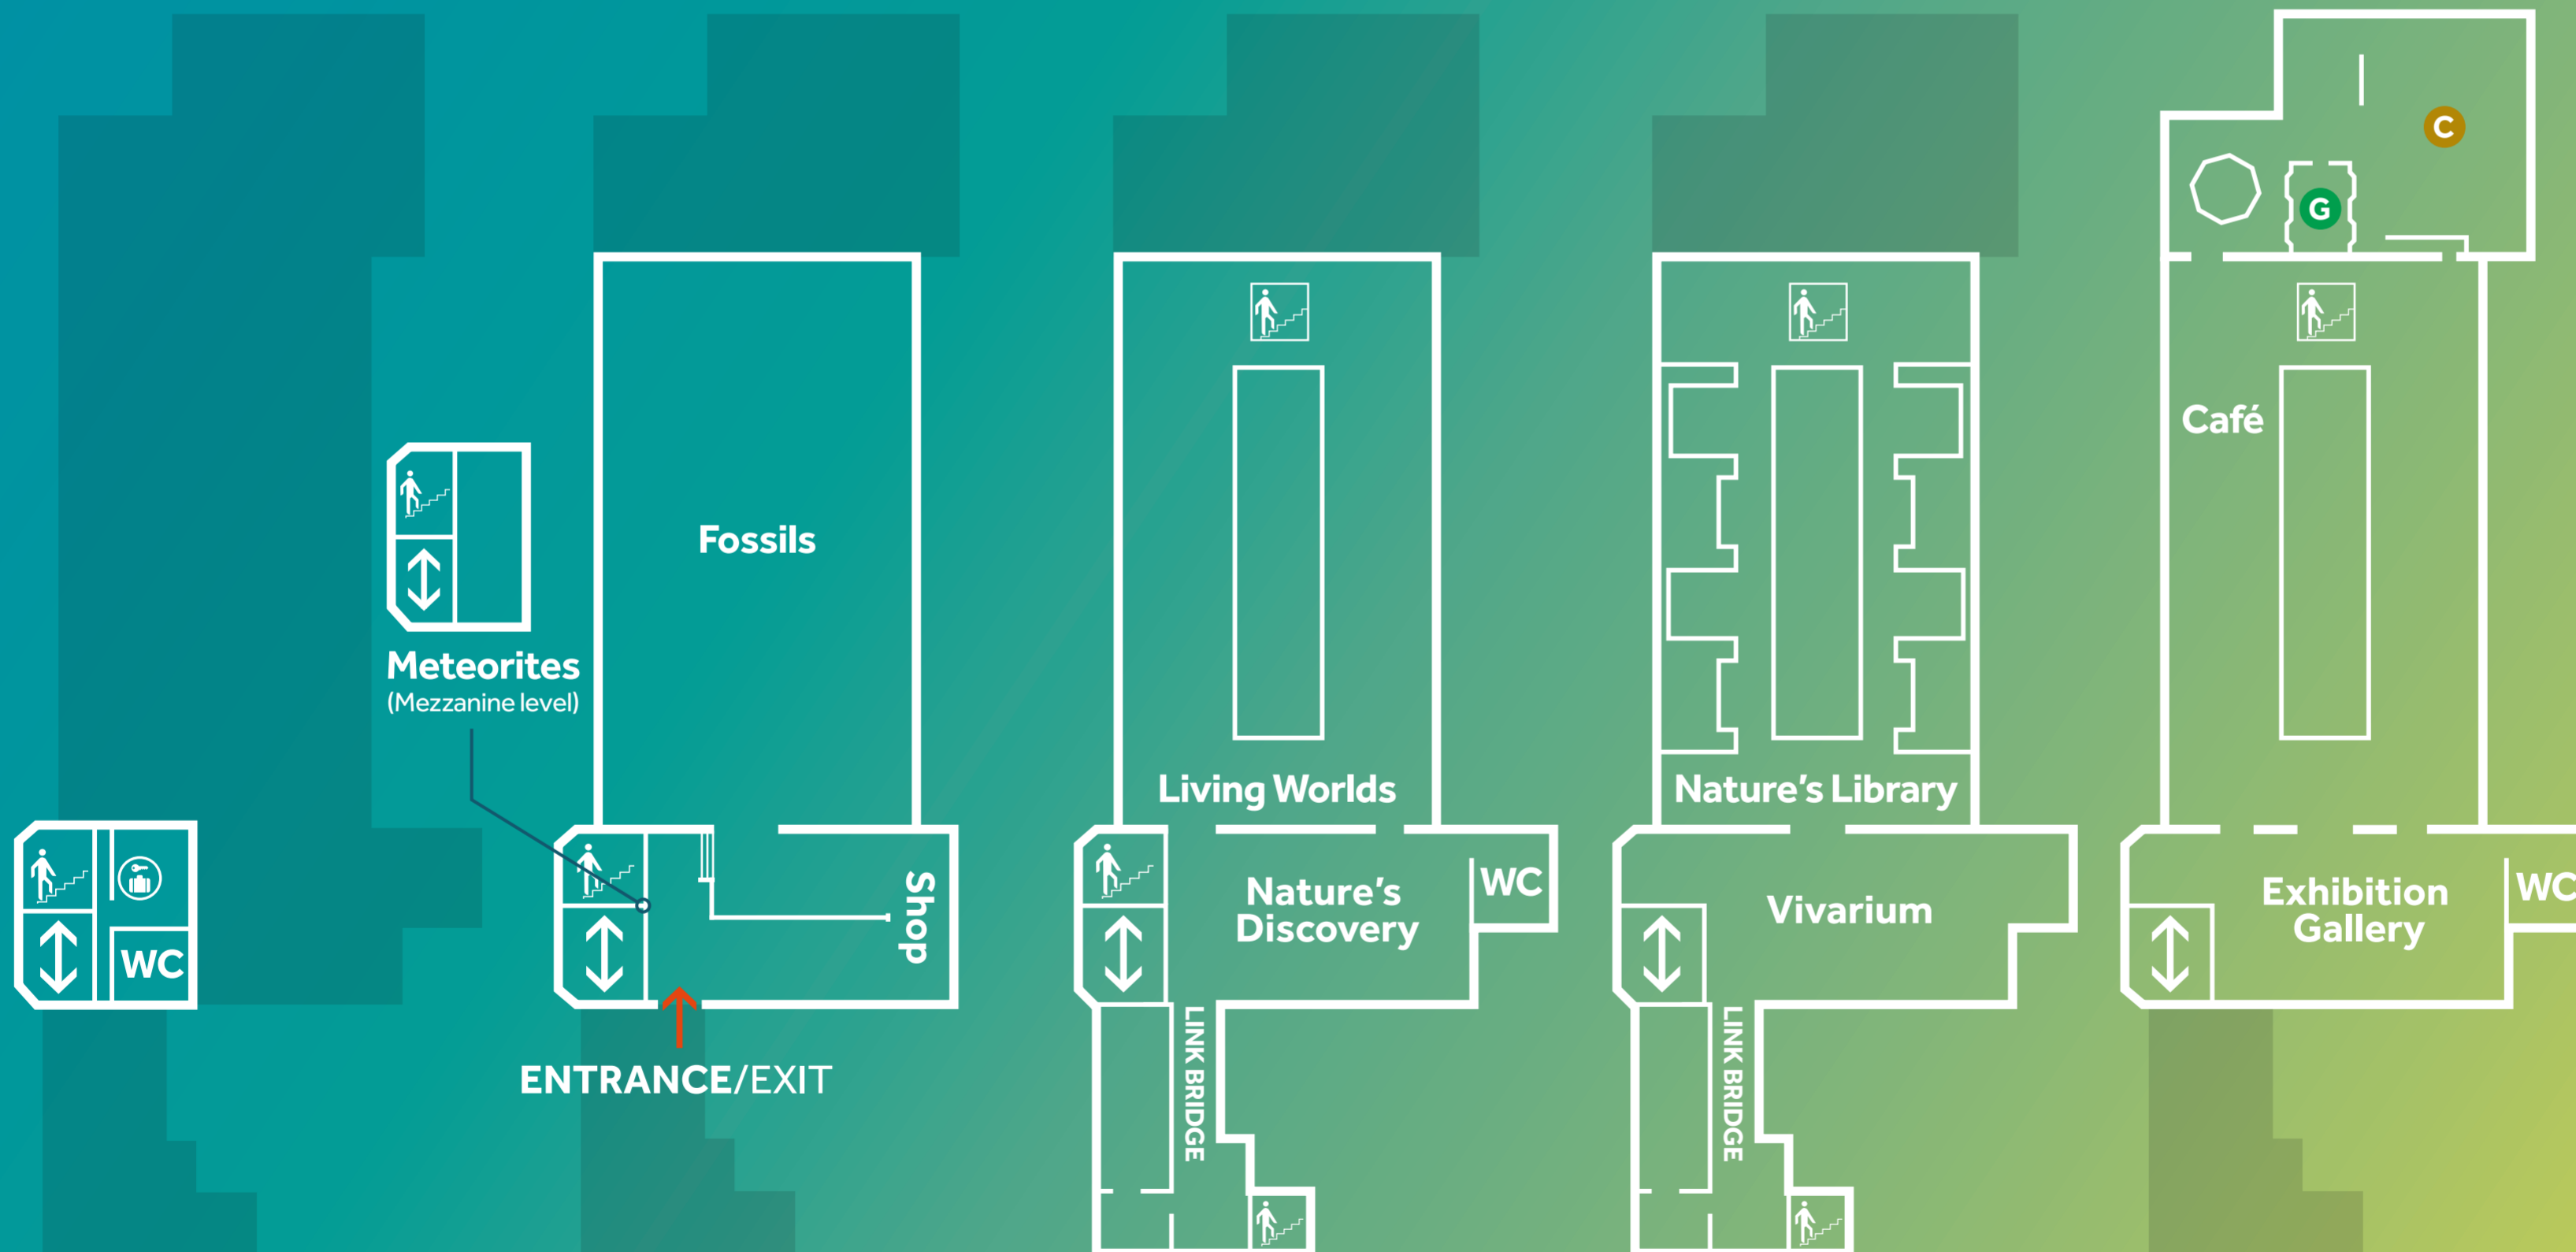

B

Toilets
Lockers

G

ENTRANCE/EXIT
Shop
Fossils

Mezzanine level
Meteorites

1

Nature's Discovery
Living Worlds
Toilets

2

Vivarium
Nature's Library

3

Exhibition
Café
C The Conservatory
G The Greenhouse
Toilets

Key

-  Lifts
-  Stairs
-  Toilets
-  Lockers

Proud to be part of

MANCHESTER
1824

The University of Manchester