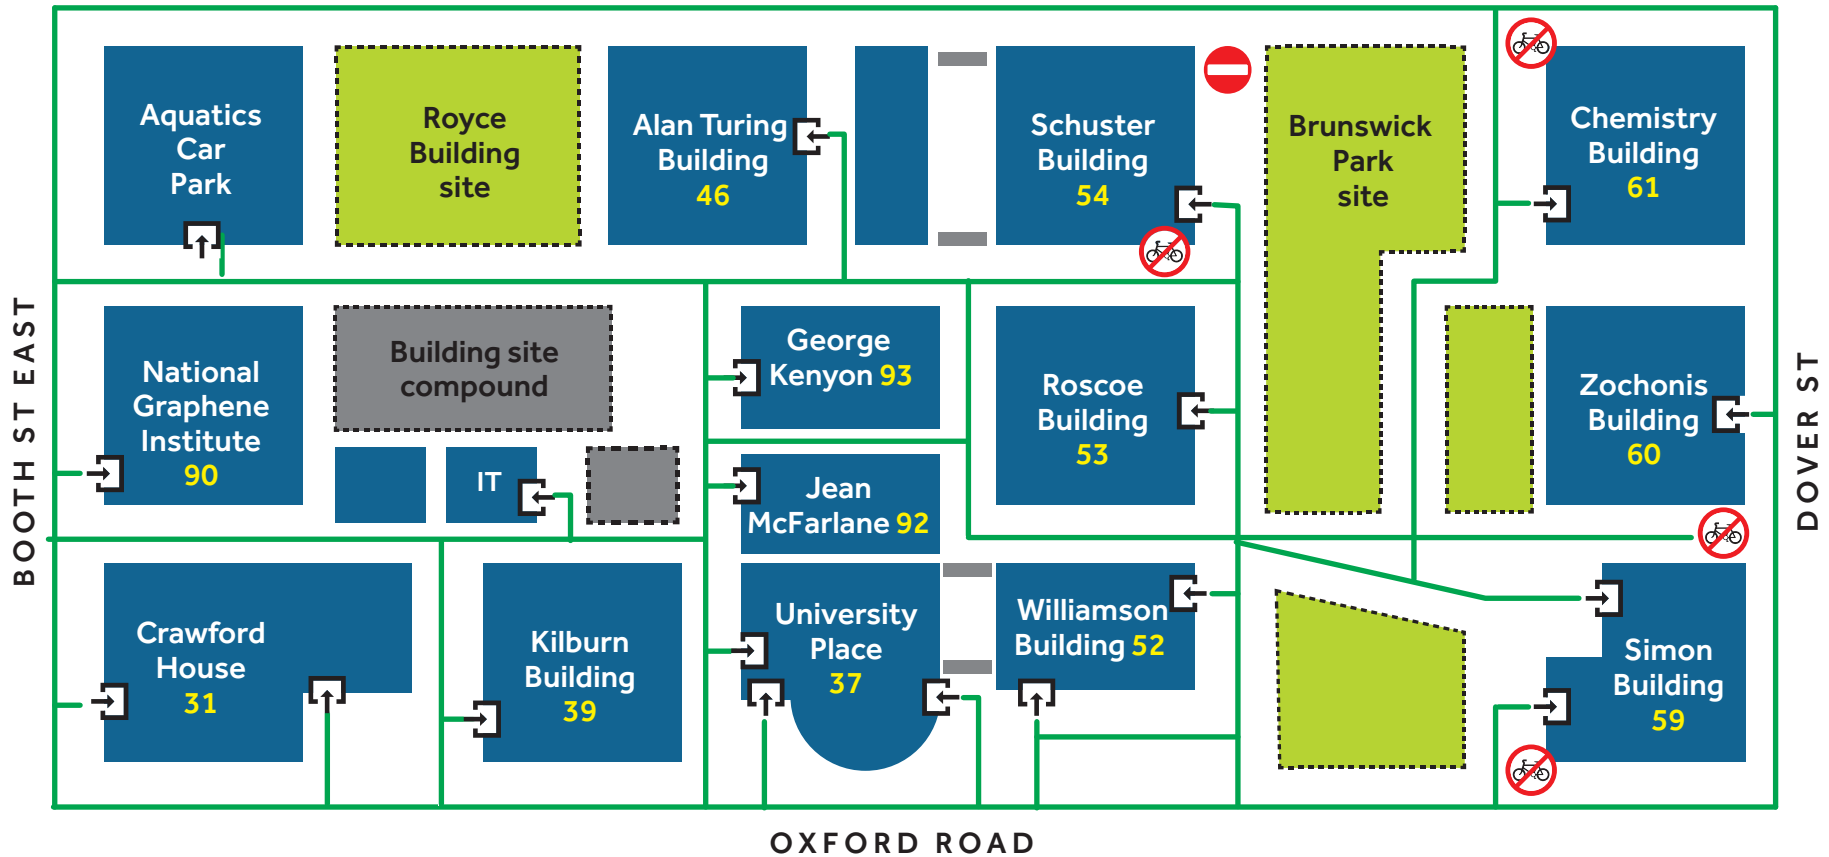

UPPER BROOK ST

Main pedestrian routes around East Campus 02/04/18 to 27/05/18

KEY

- No pedestrian access
- Main pedestrian route
- Cyclist dismount sign

CHANGES

No direct pedestrian footpath between Schuster and Chemistry Building entrances