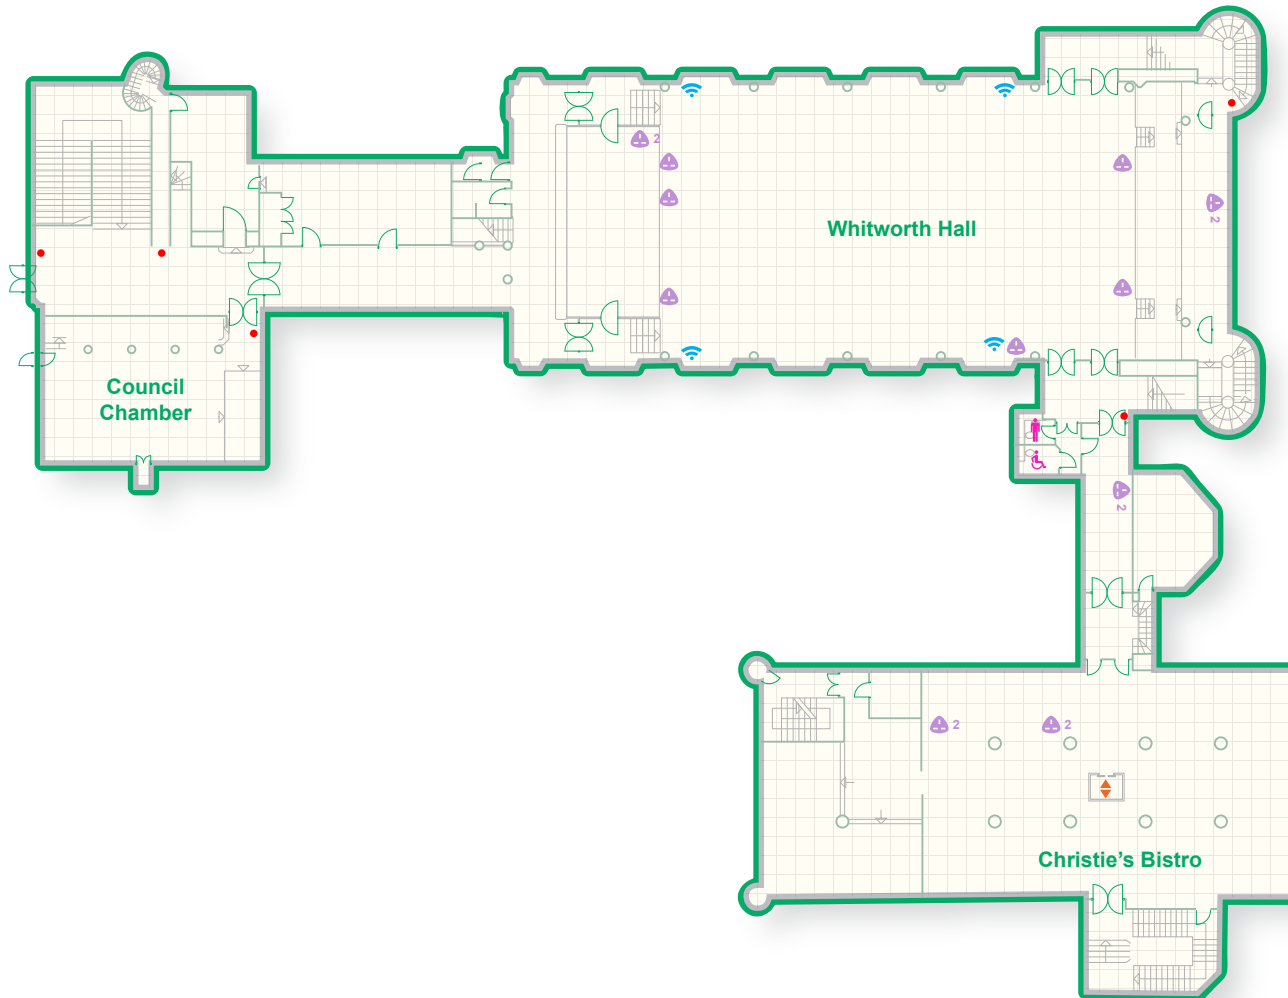

Whitworth & Christie's Hall Bistro

Room	W (m)	L (m)	H (m)	A (m2)	Capacity
Whitworth Hall	15	26	7.3	407	675
Council Chamber	12	8	6.3	95	70
Christie's Bistro	12	20	6	252	300

1 floor
st

Lift

Power Point

Fire Call Point

Toilets

WiFi

Refuge Call Point

Scale

□ = 1m

1cm = 4m
when printed at A4