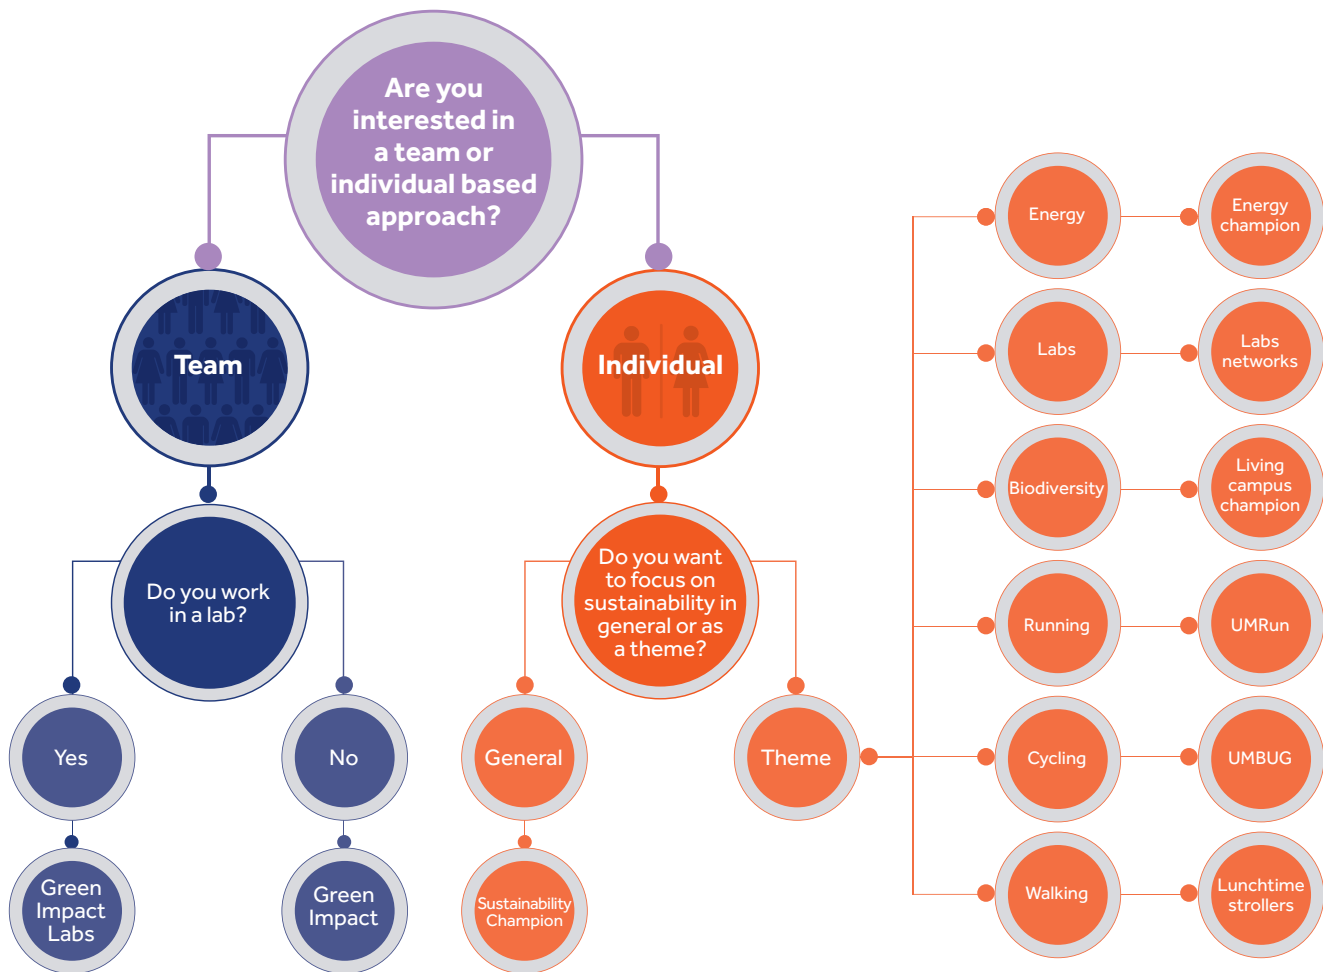

Staff Engagement

Recently we have set out to streamline knowledge share and awareness about environmental sustainability at the University, which is provided through 10,000 Actions and the **sustainability seminar series**. To support interest and vigour, the flowchart below will help you decide which the best engagement opportunity is for you.

You can choose more than one activity if you so wish. Everything contributes towards your 10,000 Actions plan so remember to return and update.

To complete 10,000 Actions and create your own action plan visit www.manchester.ac.uk/10000actions.