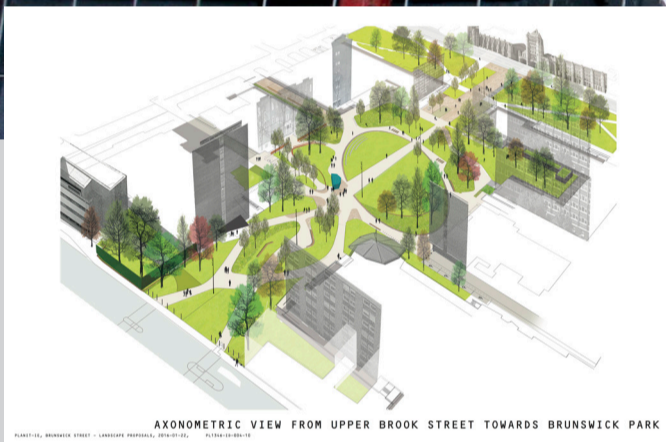

MANCHESTER
1824

The University of Manchester

Hear about
Opportunities
for jobs,
apprenticeships
and training.