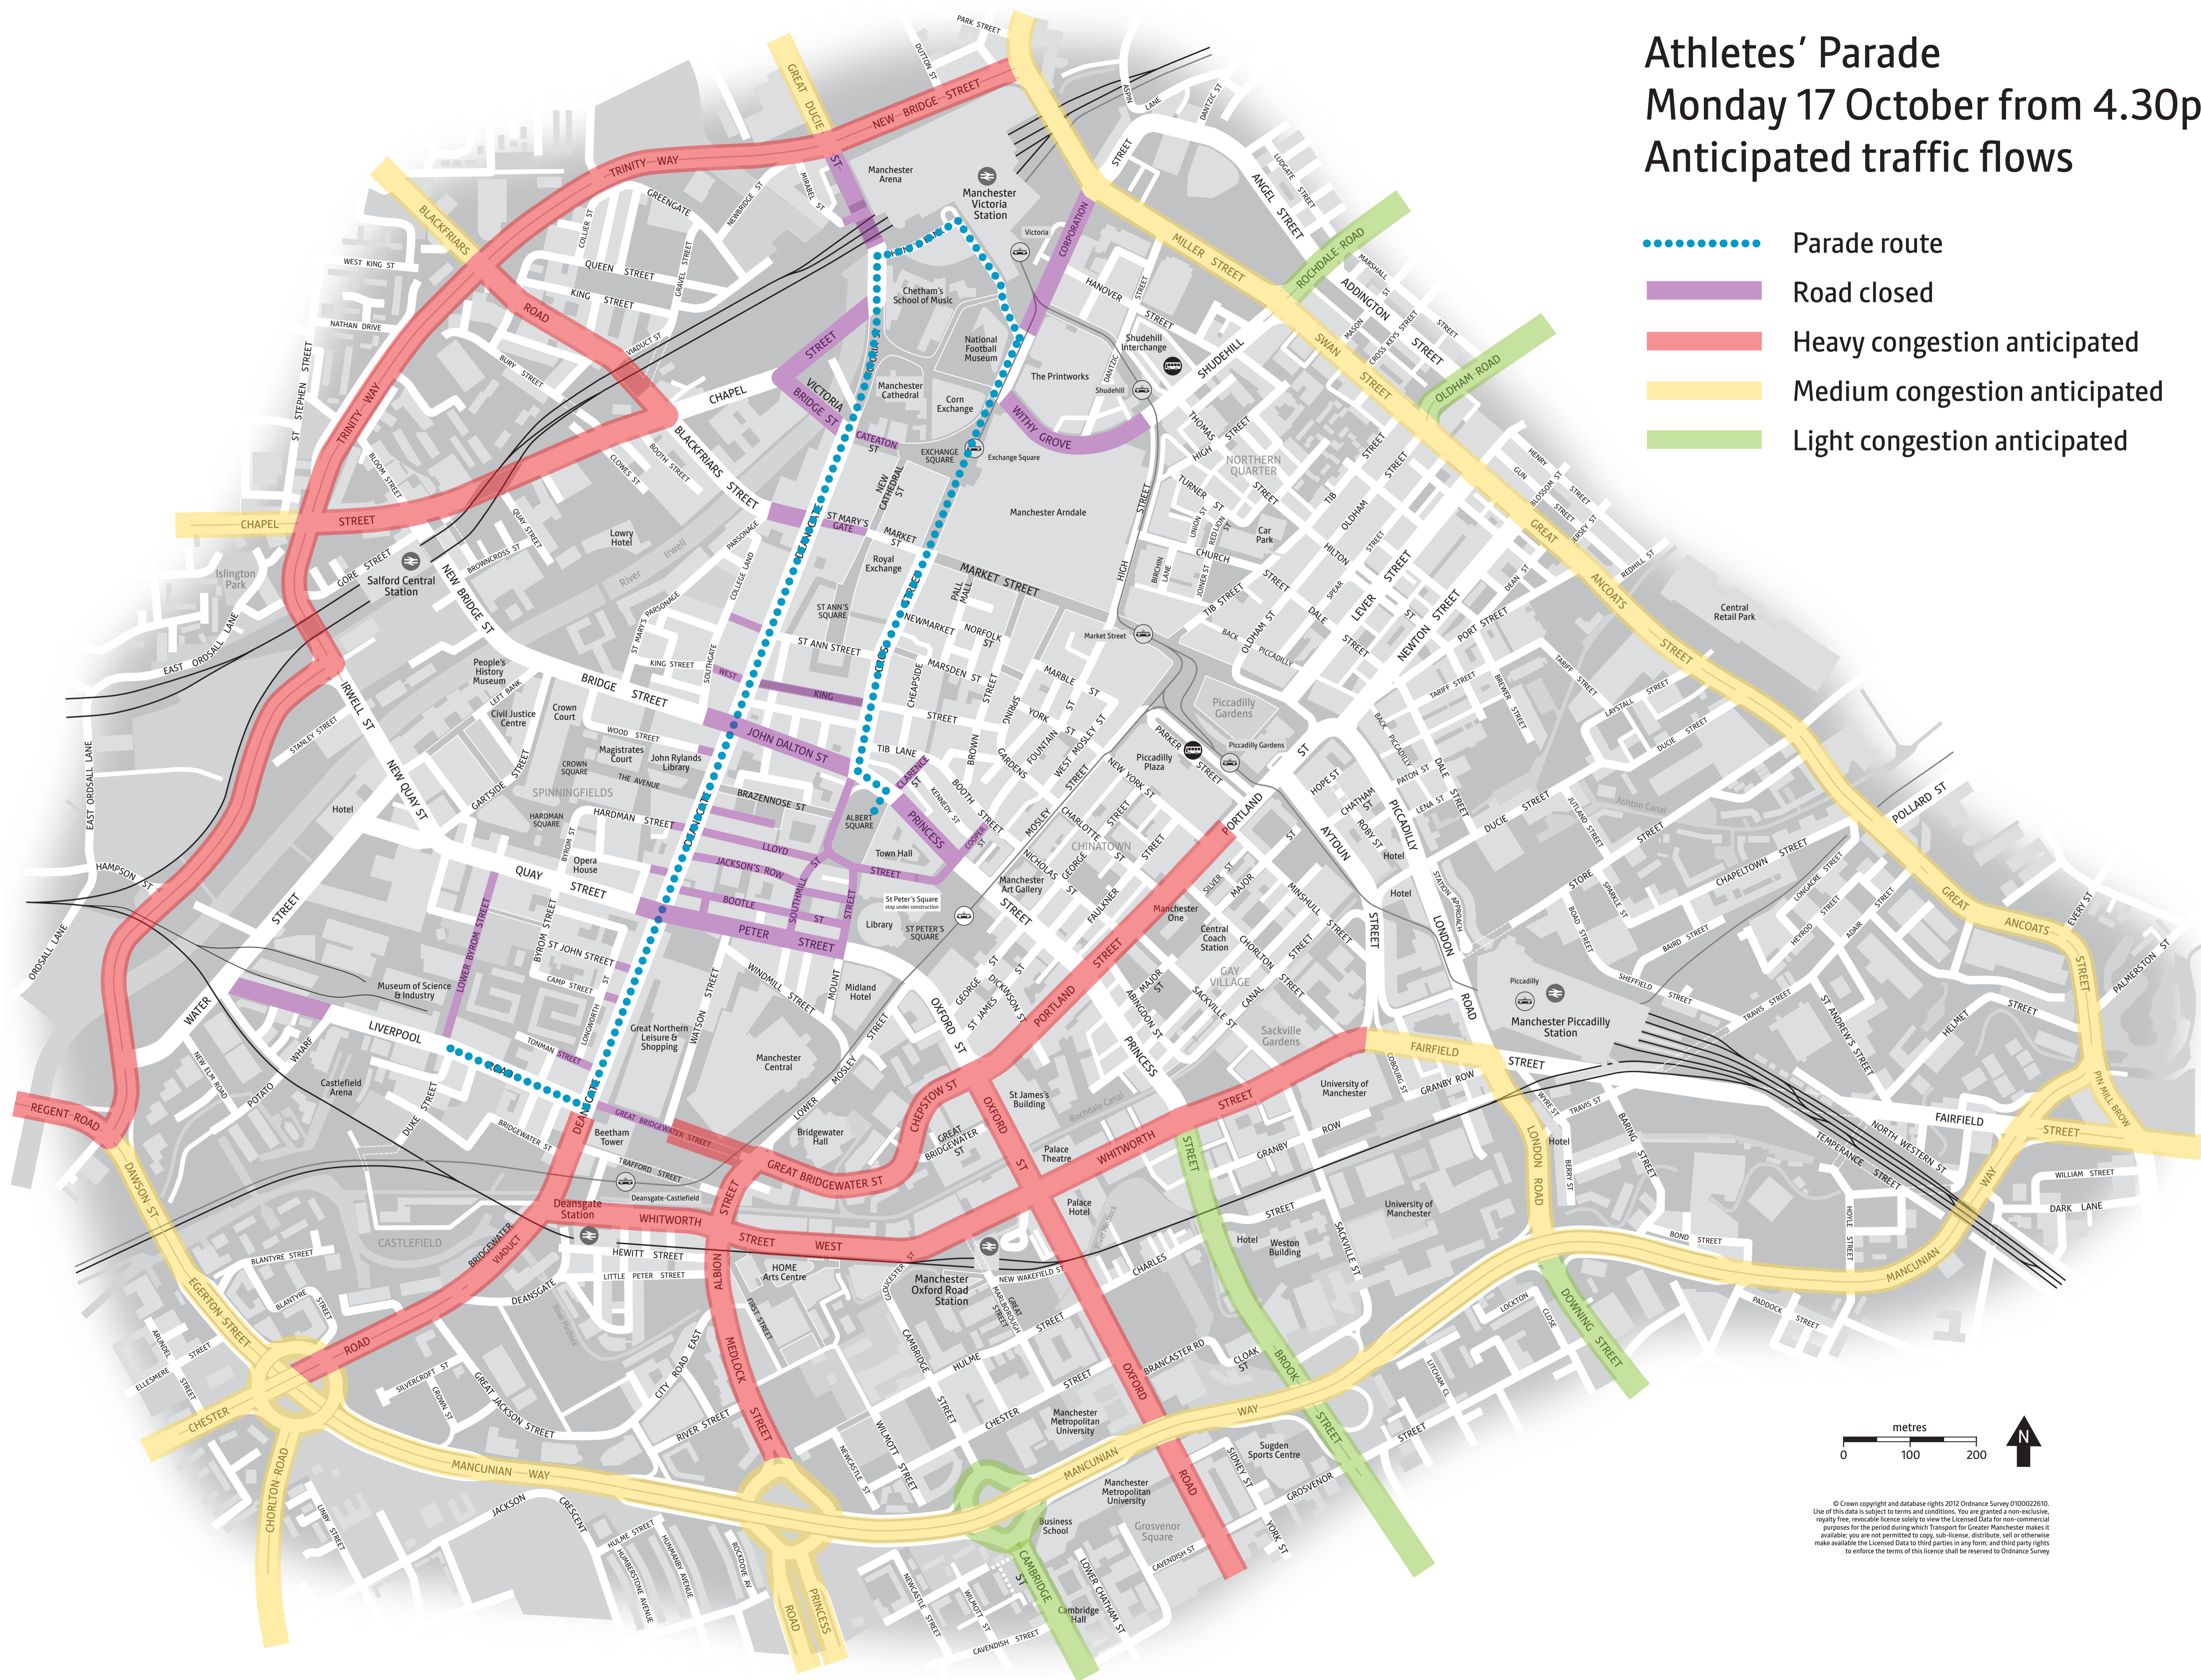

Athletes' Parade

Monday 17 October from 4.30pm

Anticipated traffic flows

- ●●●●● Parade route
- Road closed
- Heavy congestion anticipated
- Medium congestion anticipated
- Light congestion anticipated