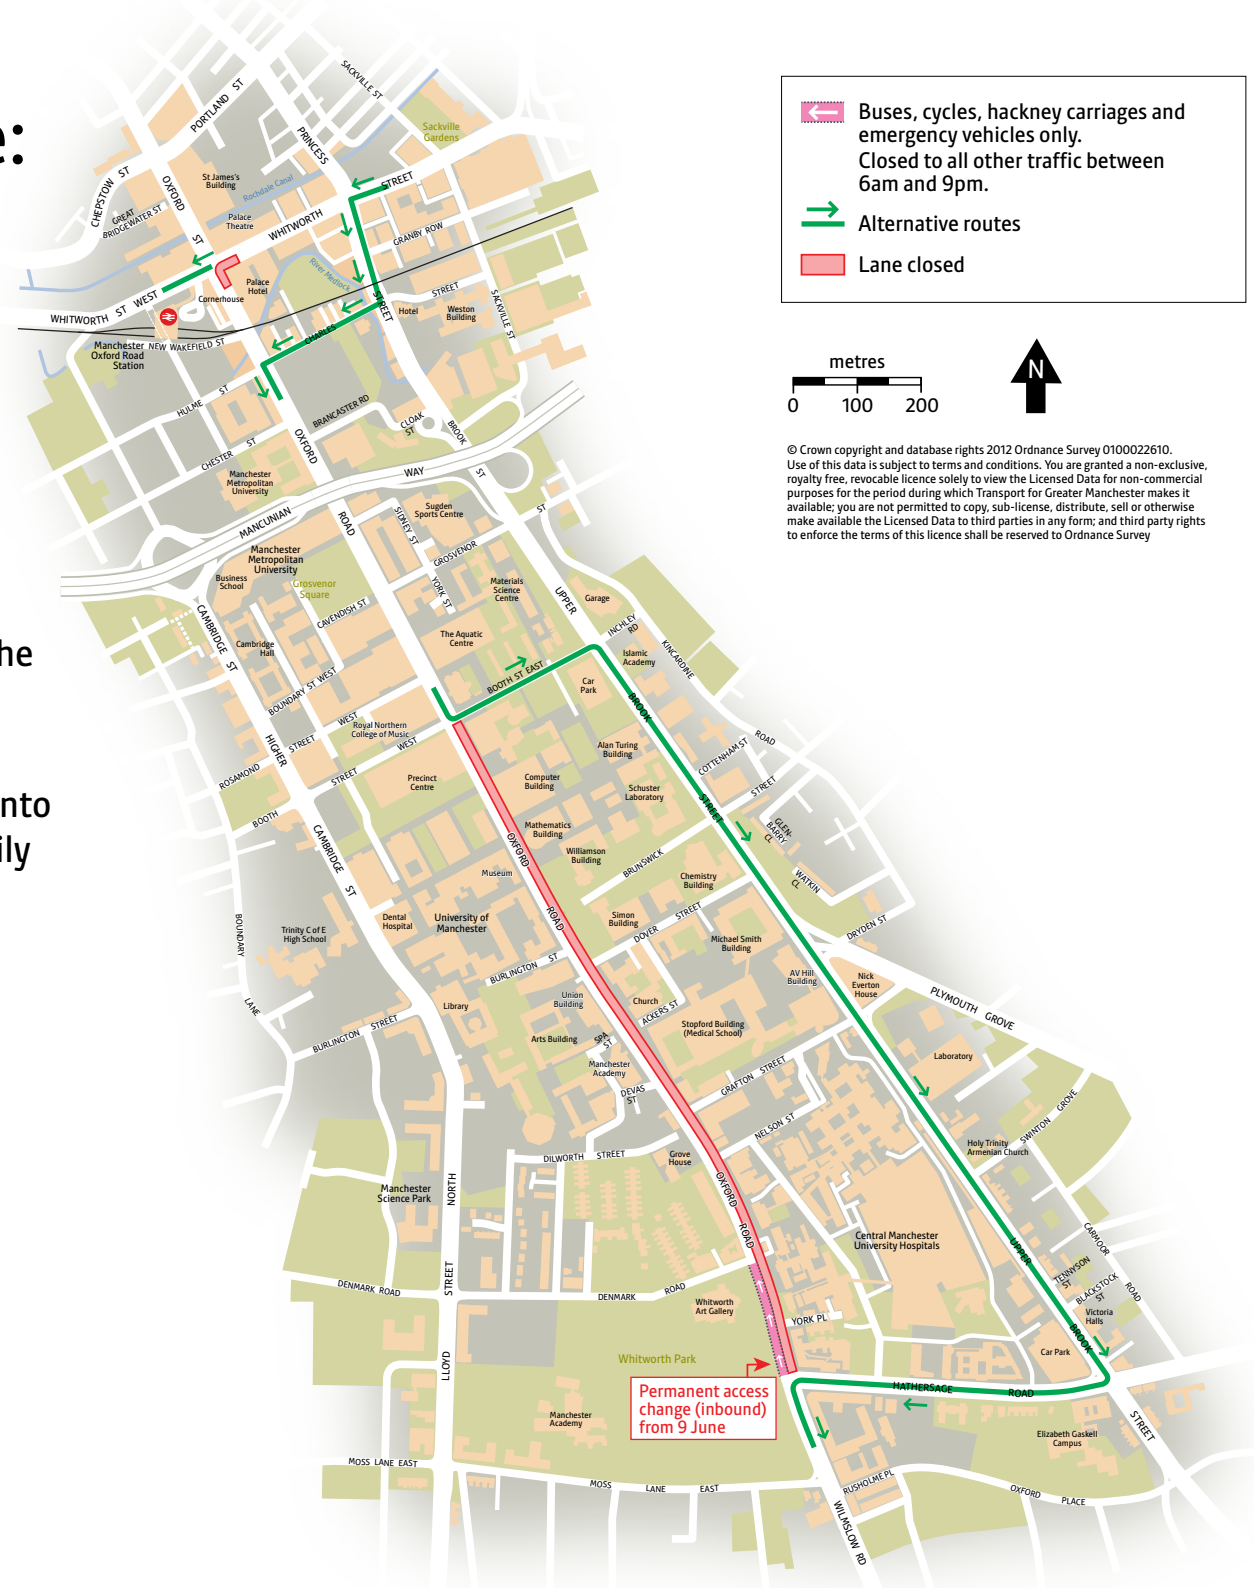

Bus priority package update: The transformation of Oxford Road continues

Information for drivers

Until Sunday 4 September there will be a number of diversions in place on and around Oxford Road.

The southbound lane of Oxford Road – heading out of the city centre – will be closed to all traffic between Booth Street East and Hathersage Road.

If you travel along Whitworth Street, the left-turn lane into Oxford Street outside the Palace Hotel is also temporarily suspended until 4 September.

Alternative routes shown on the map.

Permanent access change (inbound) from 9 June